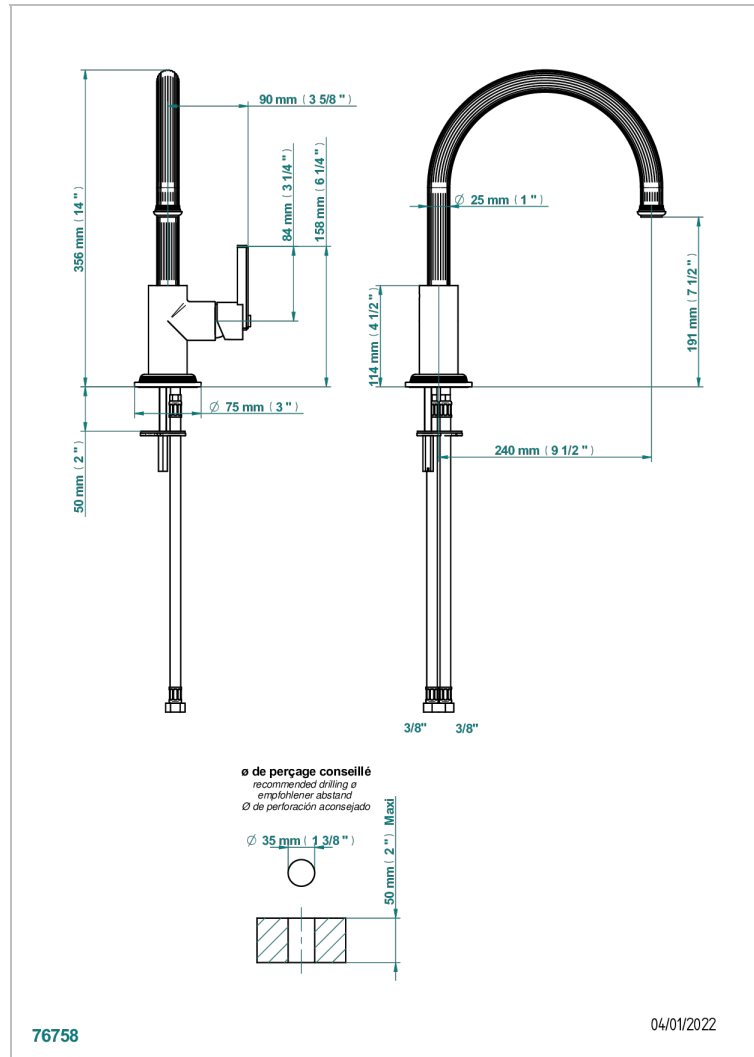

GRAND CENTRAL BLACK ONYX

U9M-6181N

Single lever sink mixer with swivel spout

CHARACTERISTIC

- Grand central Black Onyx
- Single lever sink mixer with swivel spout

AVAILABLE FINITIONS

Antique nickel - H28
Black ceram - D30
Blush PVD - H62
Brass color PVD - H49
Brown bronze color PVD - F33
Gold color PVD - H52