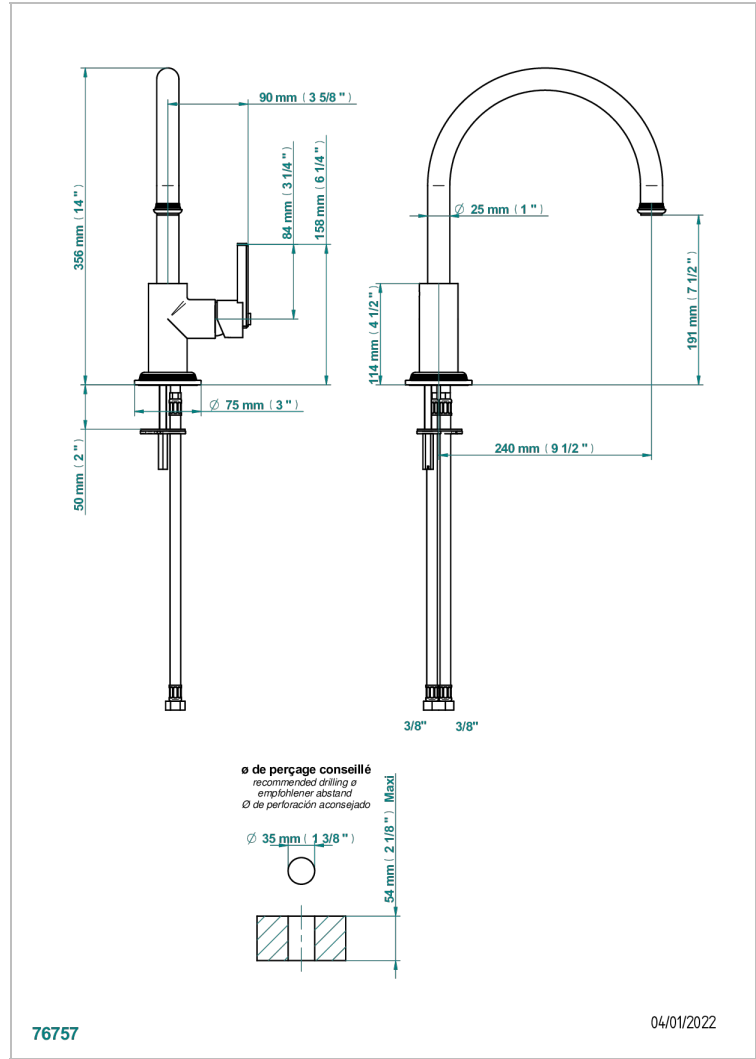

WEST COAST BLACK ONYX WITH LEVER

U9F-6181N

Single lever sink mixer with swivel spout

THG[®]
PARIS

76757

04/01/2022

CHARACTERISTIC

- West Coast Black Onyx with lever
- Single lever sink mixer with swivel spout