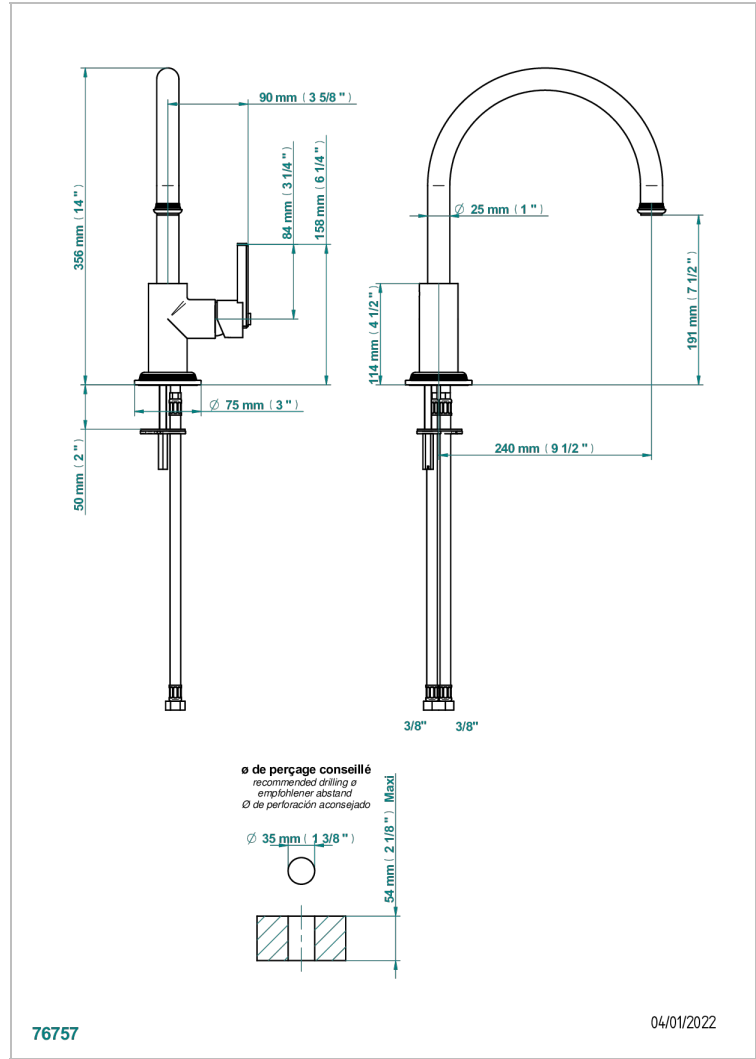

WEST COAST BLACK ONYX WITH LEVER

U9F-6181N

Single lever sink mixer with swivel spout

76757

04/01/2022

CHARACTERISTIC

- West Coast Black Onyx with lever
- Single lever sink mixer with swivel spout

AVAILABLE FINITIONS