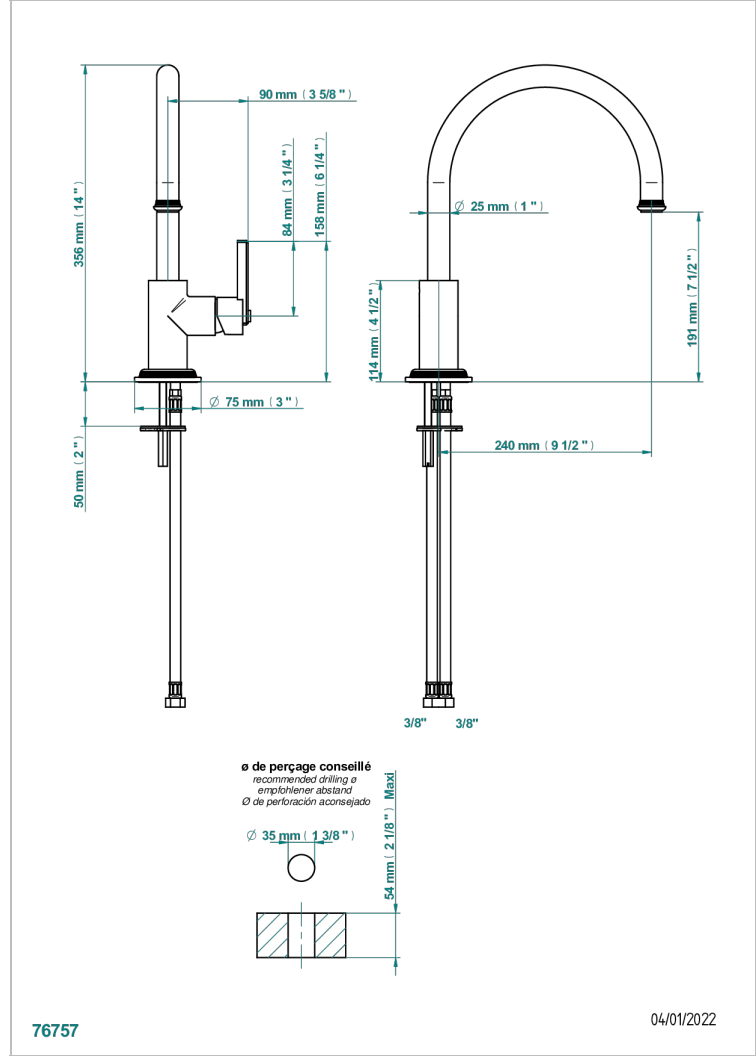

WEST COAST BLACK ONYX WITH LEVER

U9F-6181N

Single lever sink mixer with swivel spout

76757

04/01/2022

CHARACTERISTIC

- West Coast Black Onyx with lever
- Single lever sink mixer with swivel spout

AVAILABLE FINITIONS

Antique nickel - H28
Black ceram - D30
Blush PVD - H62
Brass color PVD - H49
Brown bronze color PVD - F33
Gold color PVD - H52

Graphite PVD - H64
Lacquered light bronze - D01
Matt Umber PVD - H67
Matt blush PVD - H60
Matt brass color PVD - H50
Matt brown bronze color PVD - F34

Matt chrome - C02
Matt gold - F07
Matt gold color PVD - H53
Matt graphite PVD - H65
Matt nickel (color finish) - C01
Matt nickel color PVD - H56

Natural smoked Brass - A13
Nickel color PVD - H55
Polished chrome (color finish) - A02
Polished gold (color finish) - F01
Polished nickel - B01
Soft gold - F30

Soft matt gold - F31
Umber PVD - H66
Varnished matt antique red copper (color finish) - H07