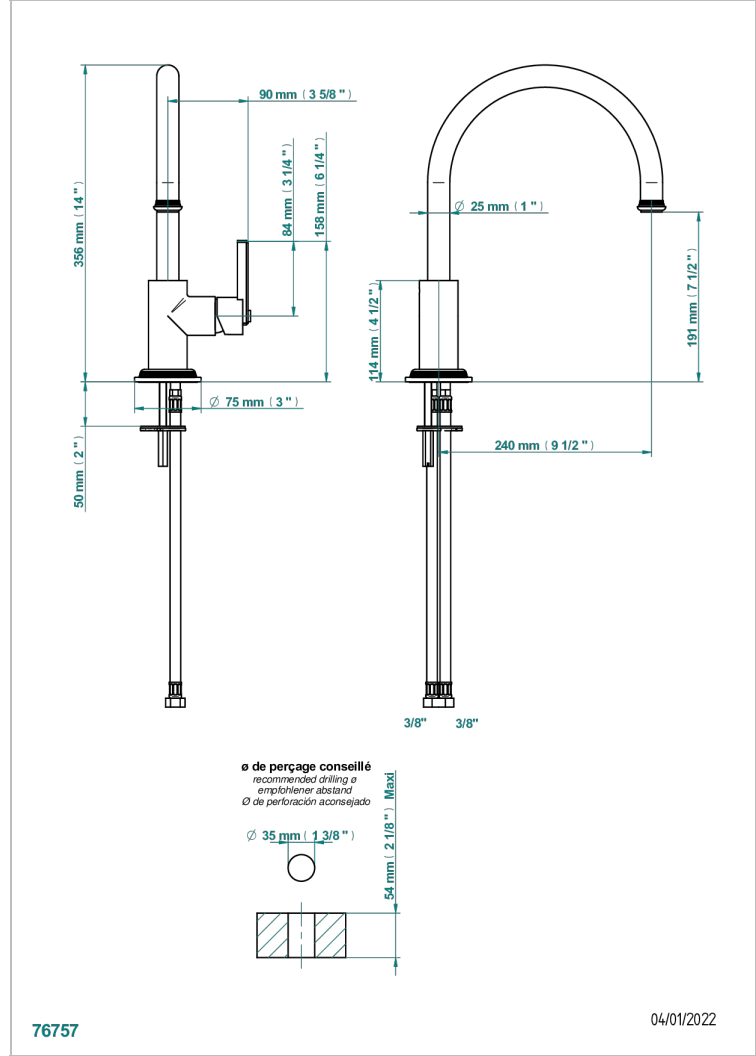

WEST COAST BLACK ONYX

U9E-6181N

Single lever sink mixer with swivel spout

THG[®]
PARIS

76757

04/01/2022

CHARACTERISTIC

- West Coast Black Onyx
- Single lever sink mixer with swivel spout