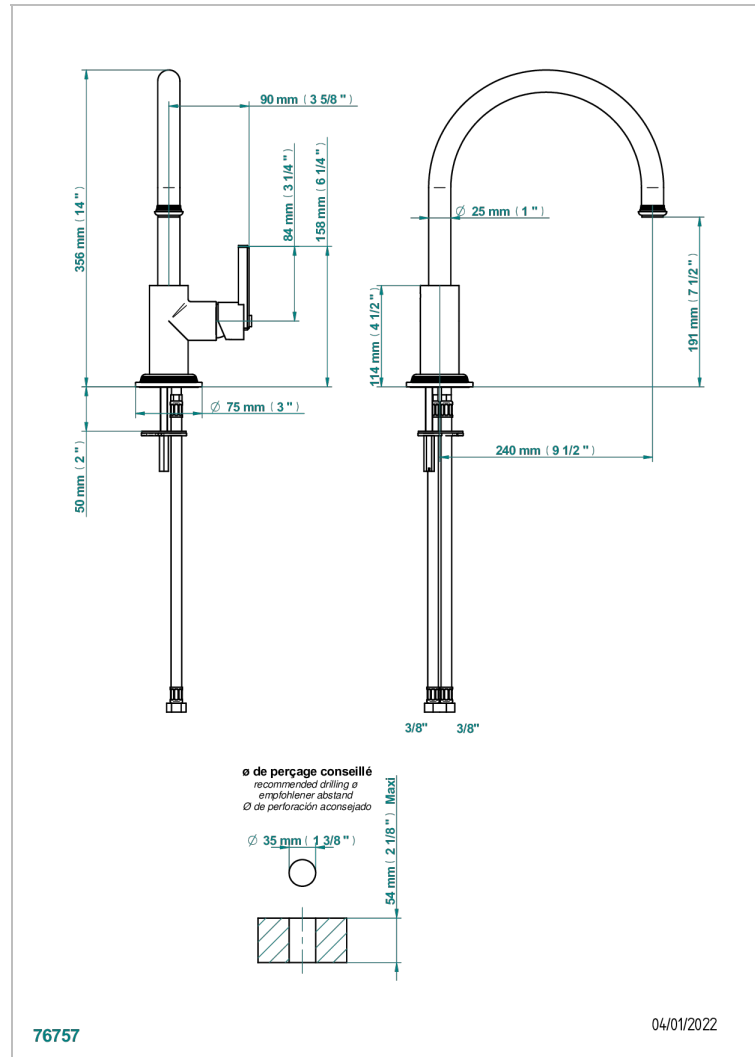

WEST COAST BLACK ONYX

U9E-6181N

Single lever sink mixer with swivel spout

THG[®]
PARIS

CHARACTERISTIC

- West Coast Black Onyx
- Single lever sink mixer with swivel spout

AVAILABLE FINITIONS

Antique nickel - H28
Black ceram - D30
Blush PVD - H62
Brass color PVD - H49
Brown bronze color PVD - F33
Gold color PVD - H52