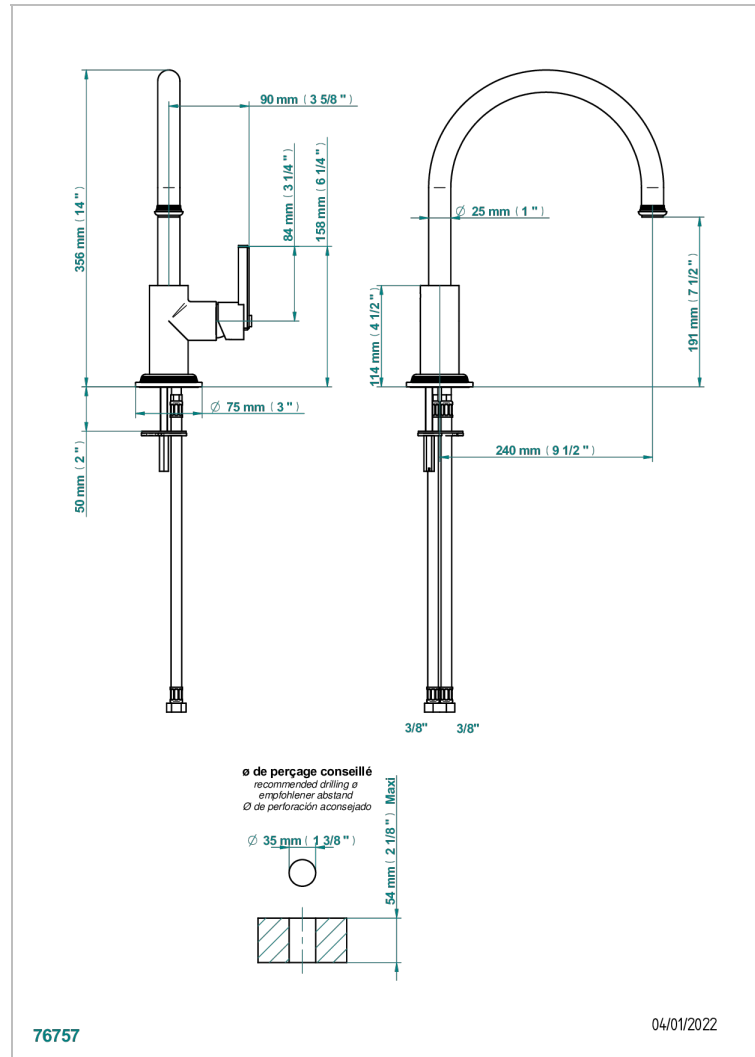

WEST COAST BLACK ONYX

U9E-6181N

Single lever sink mixer with swivel spout

THG®
PARIS

76757

04/01/2022

CHARACTERISTIC

- West Coast Black Onyx
- Single lever sink mixer with swivel spout

AVAILABLE FINITIONS

Antique nickel - H28
Black ceram - D30
Blush PVD - H62
Brass color PVD - H49
Brown bronze color PVD - F33
Gold color PVD - H52

Graphite PVD - H64
Lacquered light bronze - D01
Matt Umber PVD - H67
Matt blush PVD - H60
Matt brass color PVD - H50
Matt brown bronze color PVD - F34

Matt chrome - C02
Matt gold - F07
Matt gold color PVD - H53
Matt graphite PVD - H65
Matt nickel (color finish) - C01
Matt nickel color PVD - H56

Natural smoked Brass - A13
Nickel color PVD - H55
Polished chrome (color finish) - A02
Polished gold (color finish) - F01
Polished nickel - B01
Soft gold - F30

Soft matt gold - F31
Umber PVD - H66
Varnished matt antique red copper
(color finish) - H07