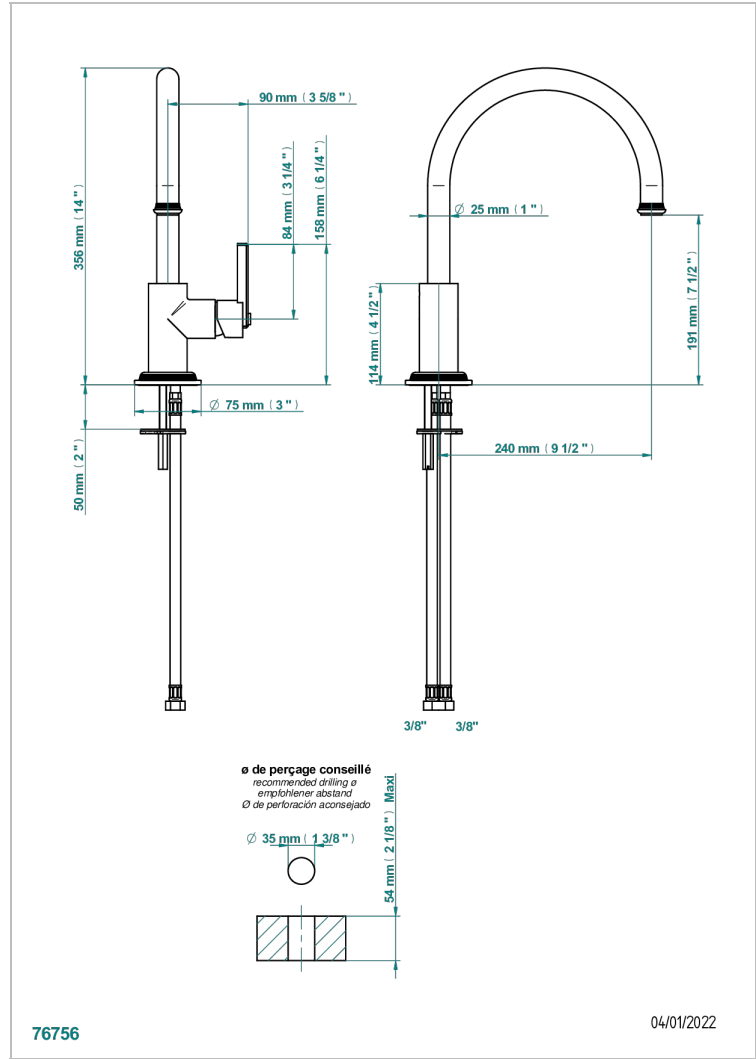

# WEST COAST WITH GUILLOCHE DECOR WITH LEVER

U9D-6181N

Single lever sink mixer with swivel spout

76756

04/01/2022

## CHARACTERISTIC

- West coast with Guilloché decor with lever
- Single lever sink mixer with swivel spout