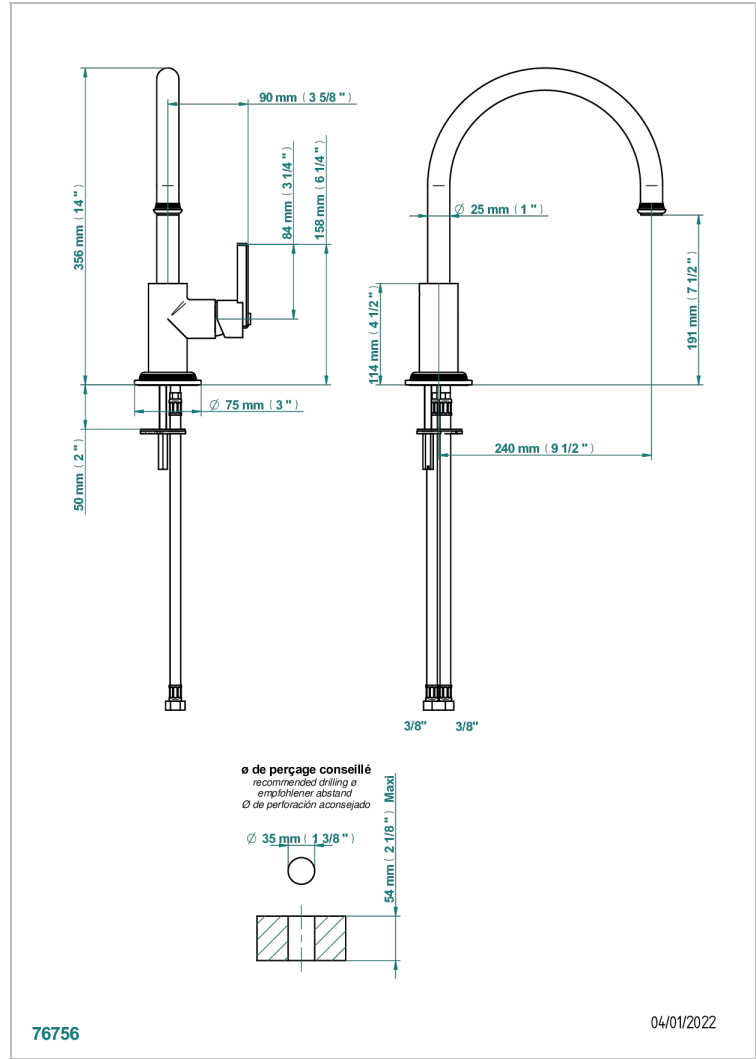

WEST COAST WITH GUILLOCHE DECOR WITH LEVER

U9D-6181N

Single lever sink mixer with swivel spout

CHARACTERISTIC

- West coast with Guilloché decor with lever
- Single lever sink mixer with swivel spout

AVAILABLE FINITIONS