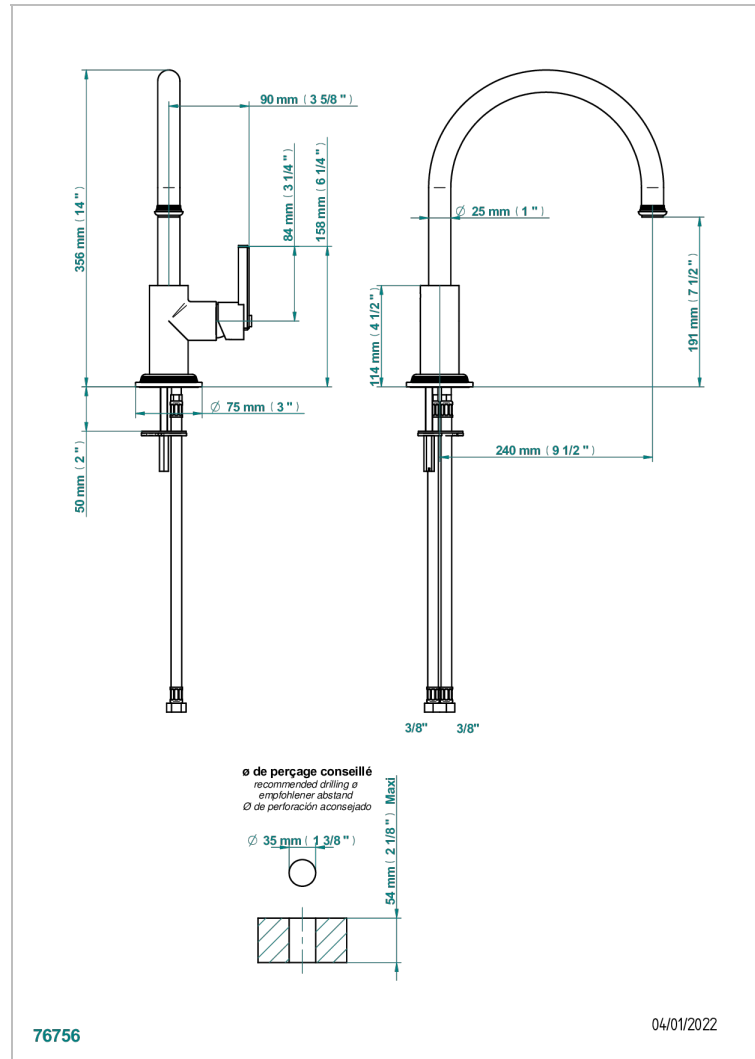

WEST COAST WITH GUILLOCHE DECOR WITH LEVER

U9D-6181N

Single lever sink mixer with swivel spout

CHARACTERISTIC

- West coast with Guilloché decor with lever
- Single lever sink mixer with swivel spout

AVAILABLE FINITIONS