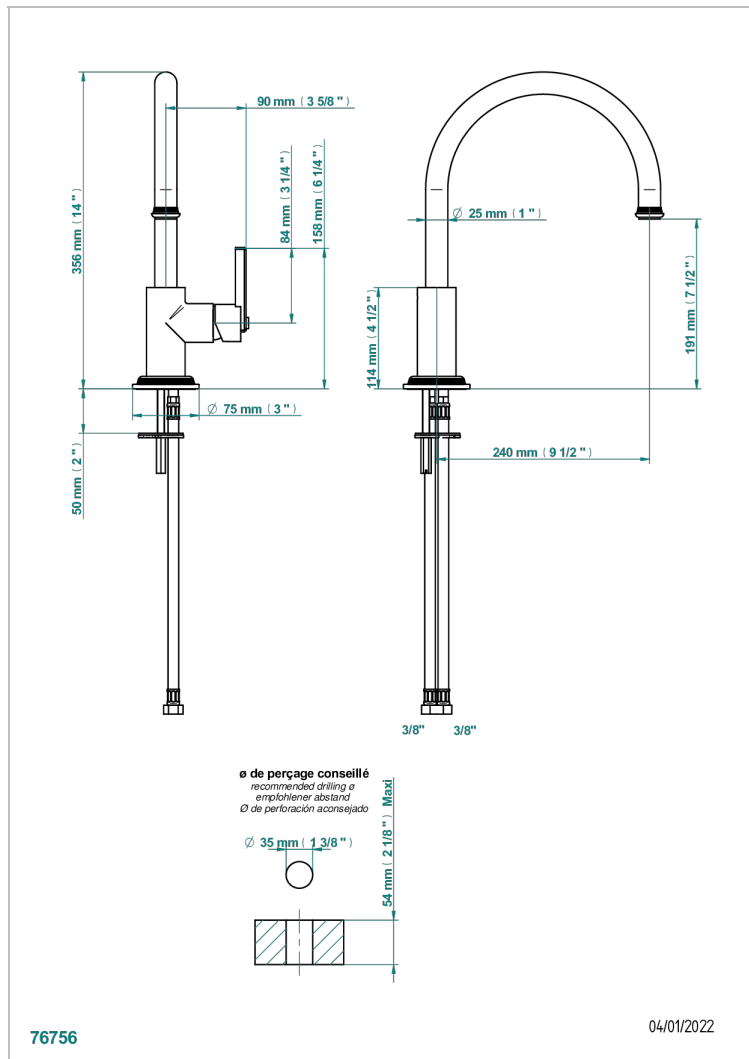

WEST COAST WITH GUILLOCHE DECOR WITH LEVER

U9D-6181N

可转向喷嘴水槽温控龙头

特色

- West coast with Guilloché decor with lever
- 可转向喷嘴水槽温控龙头

可选饰面

Black ceram - D30
Blush PVD - H62
Graphite PVD - H64
Matt Umber PVD - H67
Matt blush PVD - H60
Matt graphite PVD - H65