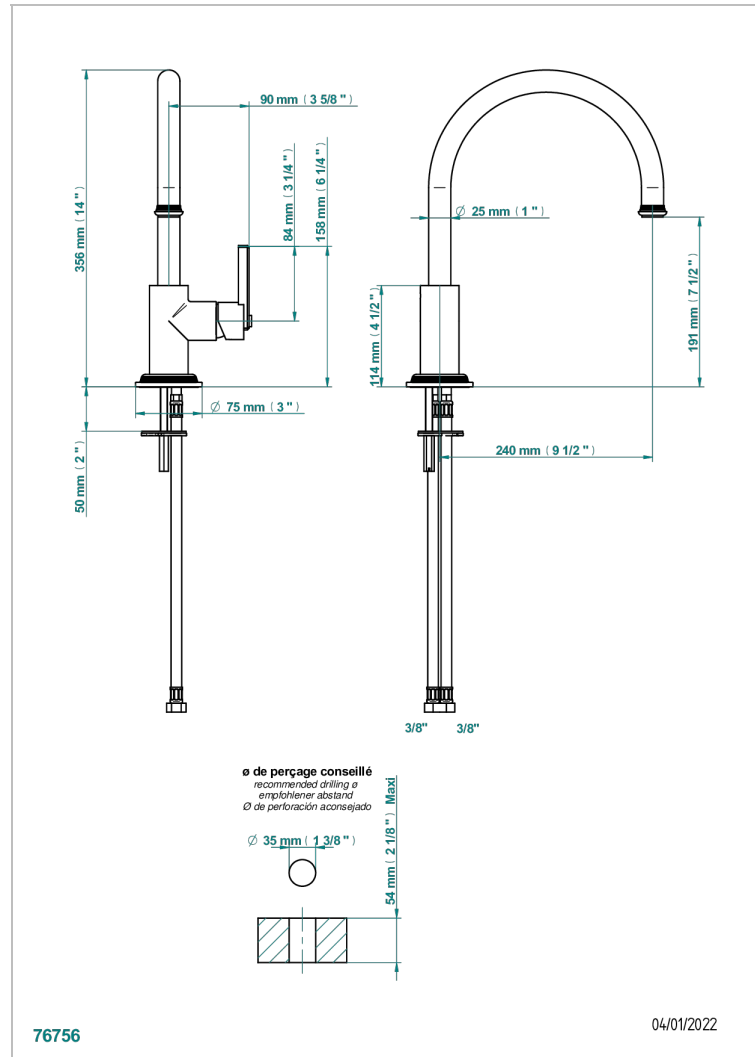

# WEST COAST WITH GUILLOCHE DECOR

U9C-6181N

Single lever sink mixer with swivel spout

THG<sup>®</sup>  
PARIS

## CHARACTERISTIC

- West coast with Guilloché decor
- Single lever sink mixer with swivel spout