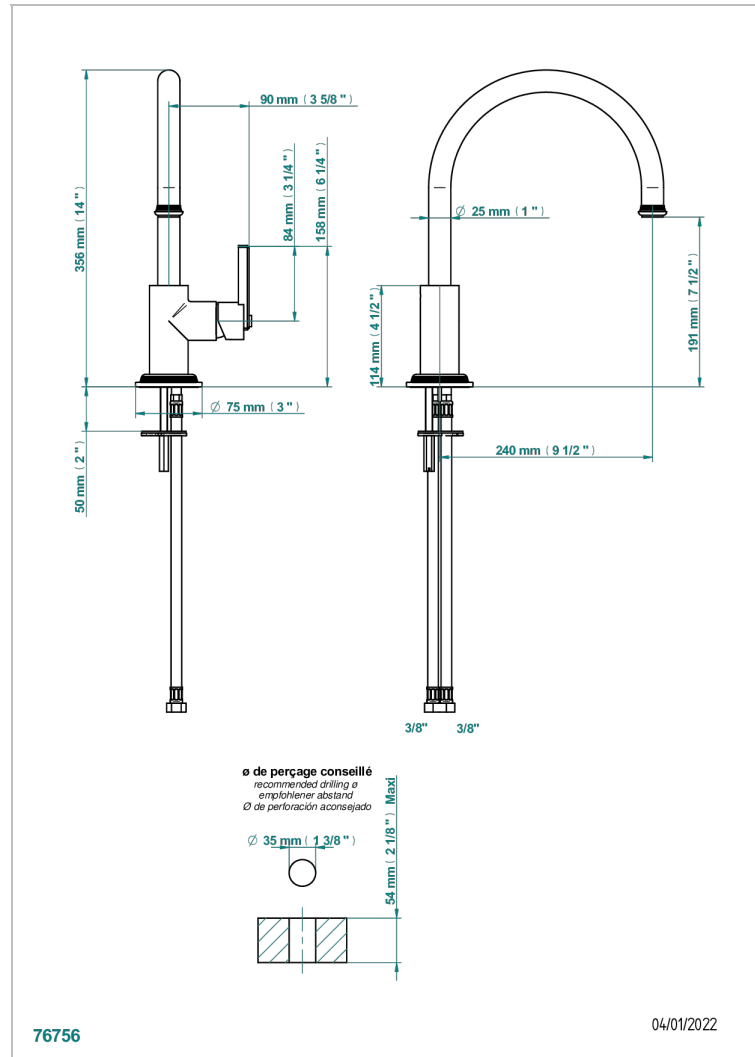

# WEST COAST WITH GUILLOCHE DECOR

U9C-6181N

Single lever sink mixer with swivel spout

THG<sup>®</sup>  
PARIS

76756

04/01/2022

## CHARACTERISTIC

- West coast with Guilloché decor
- Single lever sink mixer with swivel spout