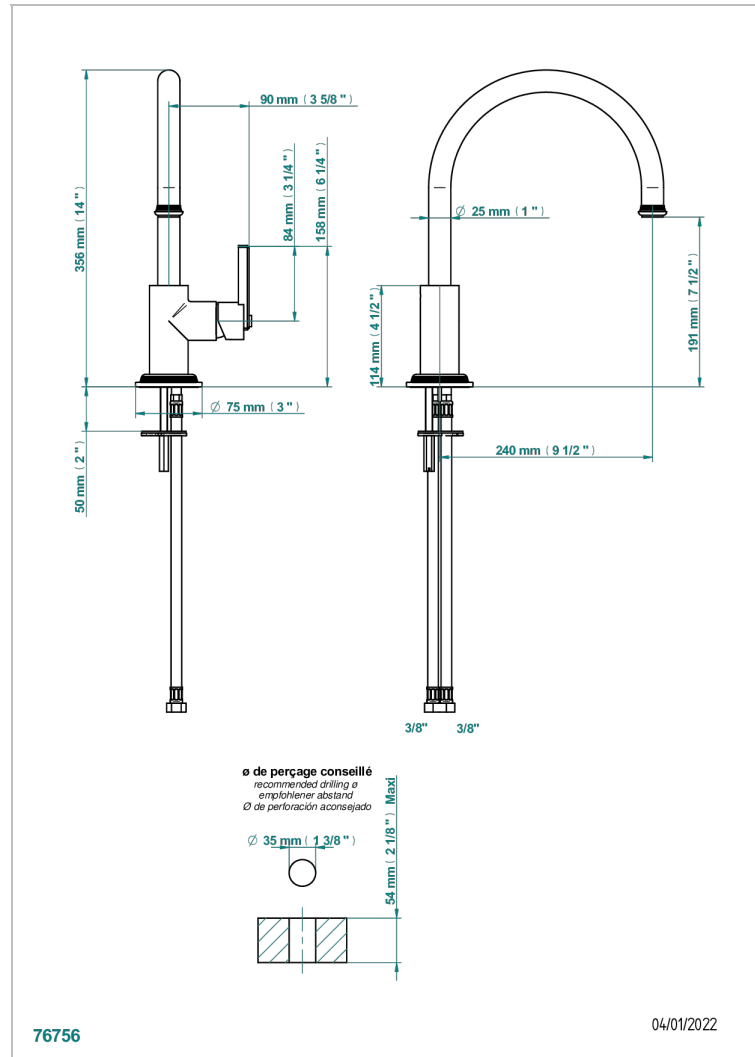

WEST COAST WITH GUILLOCHE DECOR

U9C-6181N

Single lever sink mixer with swivel spout

THG[®]
PARIS

CHARACTERISTIC

- West coast with Guilloché decor
- Single lever sink mixer with swivel spout

AVAILABLE FINITIONS