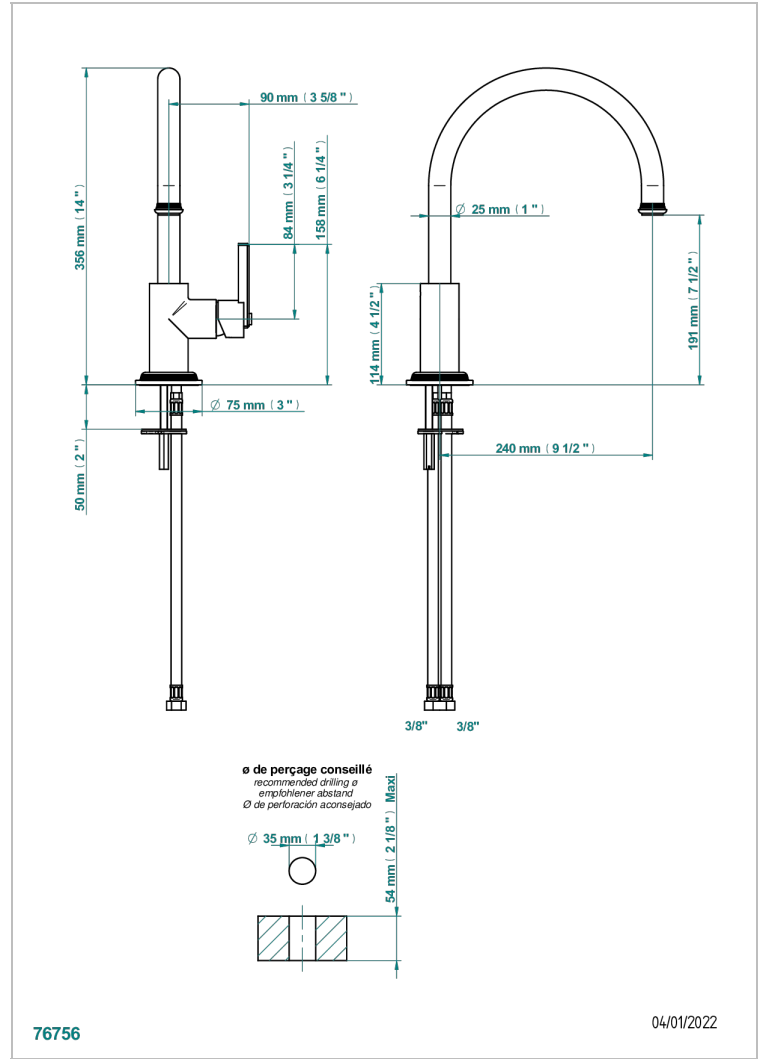

WEST COAST WITH GUILLOCHE DECOR

U9C-6181N

THG[®]
PARIS

可转向喷嘴水槽温控龙头

特色

- West coast with Guilloché decor
- 可转向喷嘴水槽温控龙头

可选饰面

Black ceram - D30
Blush PVD - H62
Graphite PVD - H64
Matt Umber PVD - H67
Matt blush PVD - H60
Matt graphite PVD - H65