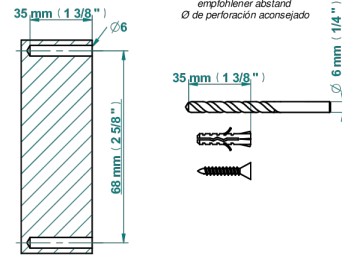

# AMBOISE RED JASPER

A1L-546

Soap dish, wall mounted, 4" diameter

76751

26/07/2021

## CHARACTERISTIC

- Amboise Red Jasper
- Soap dish, wall mounted, 4" diameter