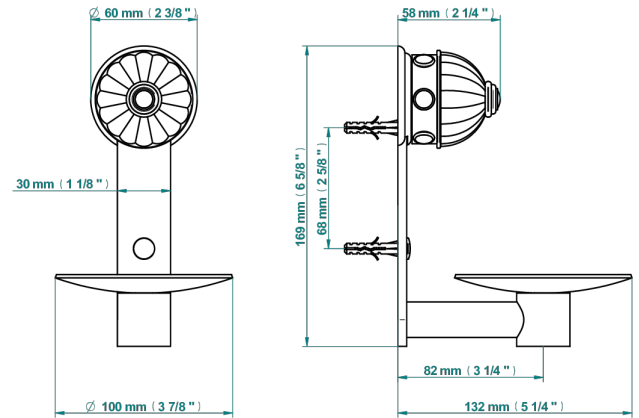

# AMBOISE RED JASPER

A1L-546

Soap dish, wall mounted, 4" diameter

76751

26/07/2021

## CHARACTERISTIC

- Amboise Red Jasper
- Soap dish, wall mounted, 4" diameter