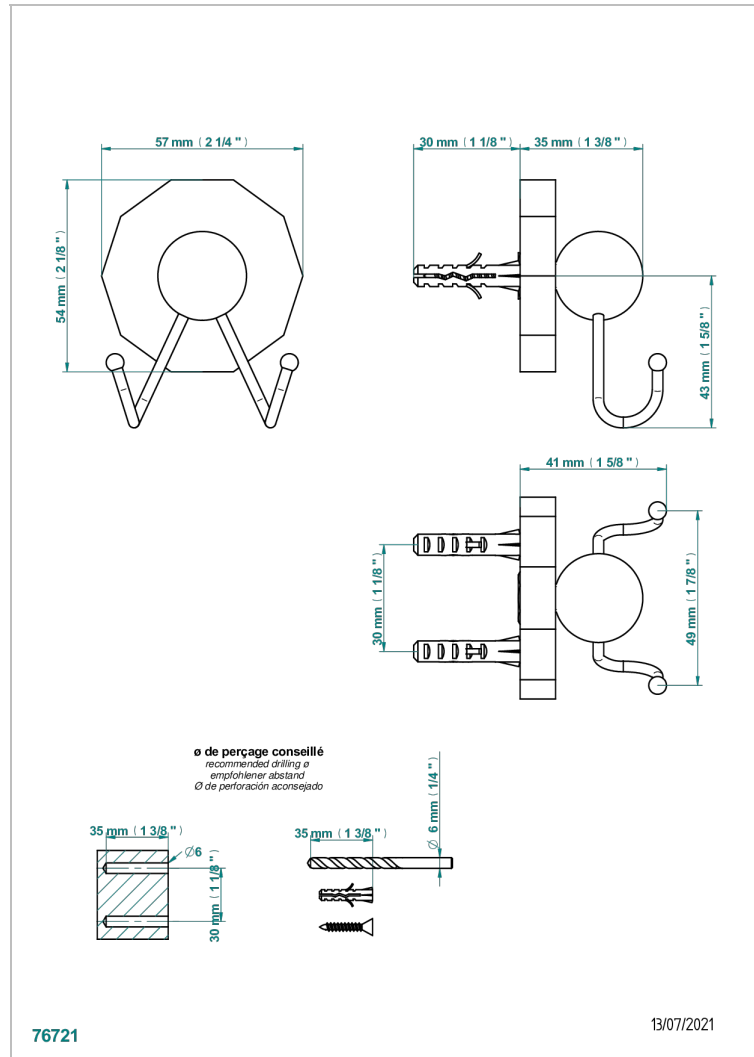

LES ONDES WITH LEVER HANDLES

G8B-512

Double flannel hook

CHARACTERISTIC

- Les Ondes with lever handles
- Double flannel hook

AVAILABLE FINITIONS

Black ceram - D30

Blush PVD - H62