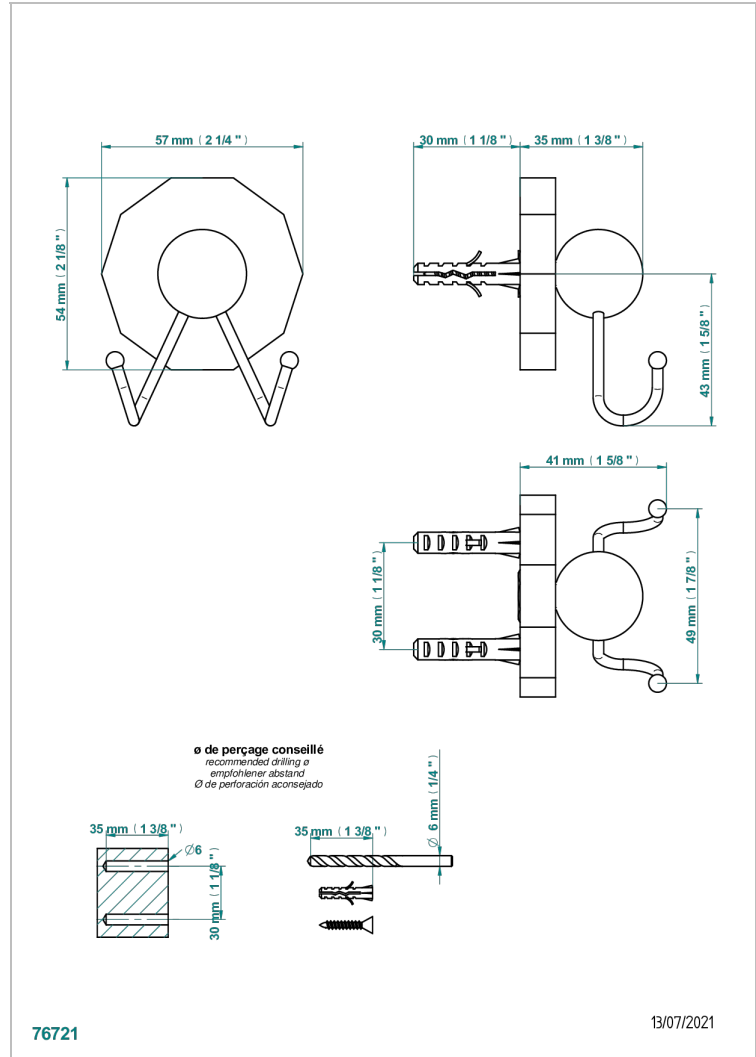

LES ONDES WITH LEVER

G8B-512

双人手套勾

THG[®]
PARIS

特色

- Les Ondes with lever
- 双人手套勾

可选饰面

Black ceram - D30
Blush PVD - H62
Graphite PVD - H64
Matt Umber PVD - H67
Matt blush PVD - H60
Matt graphite PVD - H65