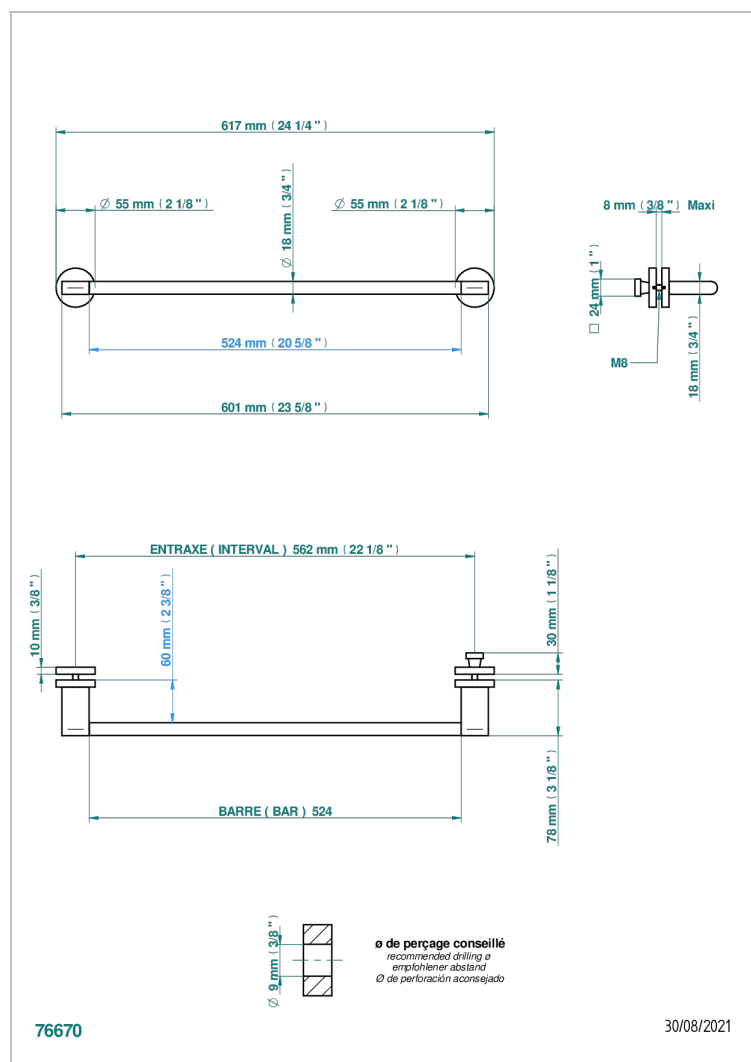

ICON-X CARBON GOLD WITH LEVER HANDLES

U7T-514V2

Towel rail with one rail for glass door with knob on side and escutcheon the other side

CHARACTERISTIC

- Icon-x carbon gold with lever handles
- Towel rail with one rail for glass door with knob on side and escutcheon the other side