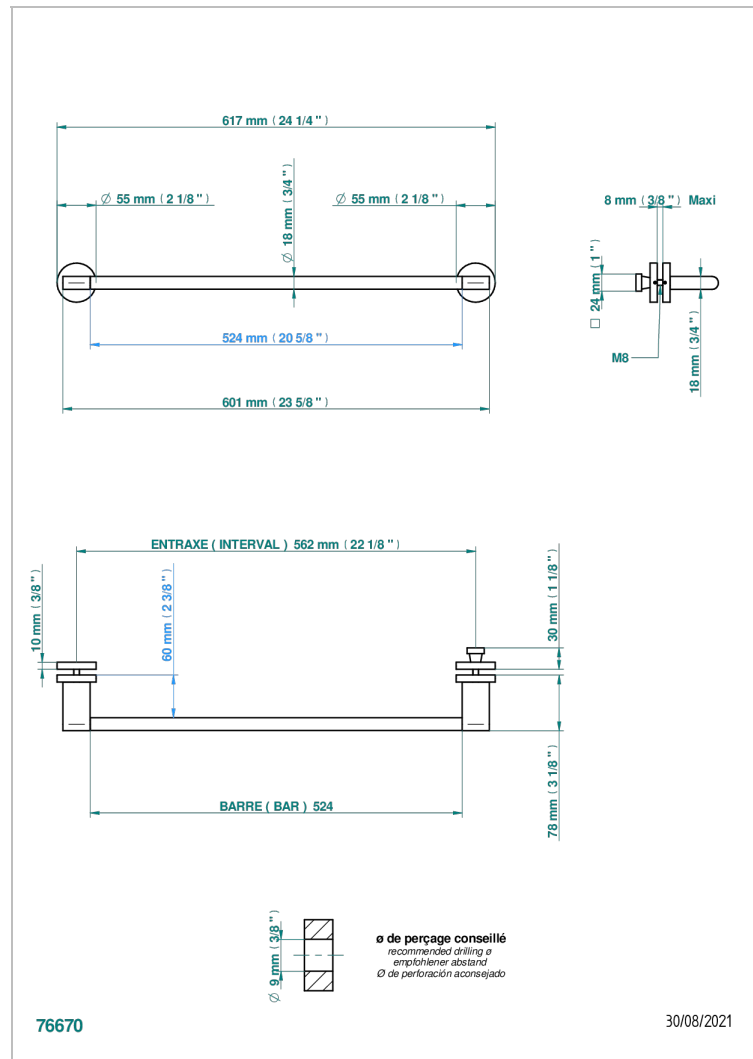

ICON-X CARBON GOLD MIT HEBEL

U7T-514V2

THG[®]
PARIS

Towel rail with one rail for glass door with knob on side and escutcheon the other side

EIGENSCHAFTEN

- Icon-x carbon gold mit hebel
- Towel rail with one rail for glass door with knob on side and escutcheon the other side

VERFÜGBARE OBERFLÄCHEN

Altnickel - H28
Blassgold - F30
Blassgold matt unlackiert - F31
Chrom - A02
Chrom matt - C02
Gold - F01

Gold matt - F07
Mattschwarz keramik - D30
Nickel matt - C01
Pvd blush - H62
Pvd blush matt - H60
Pvd bronze braun - F33