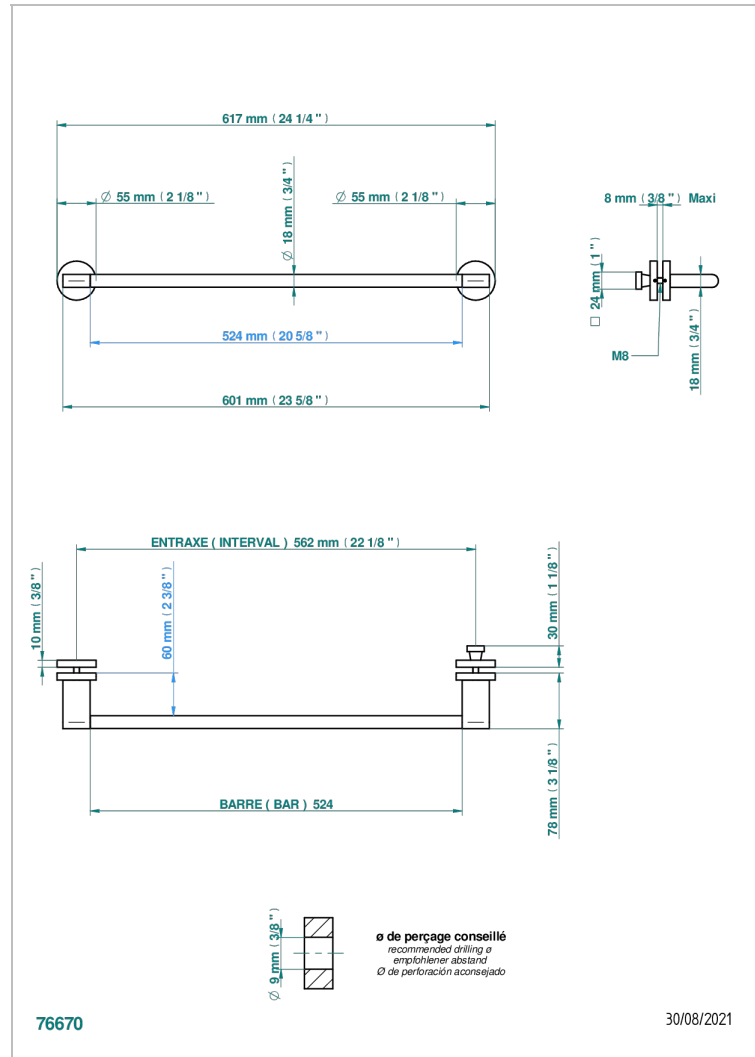

ICON-X CARBON DORADO CON MANETAS

U7T-514V2

THG[®]
PARIS

Towel rail with one rail for glass door with knob on side and escutcheon the other side

CARACTERÍSTICAS

- Icon-x carbon dorado con manetas
- Towel rail with one rail for glass door with knob on side and escutcheon the other side