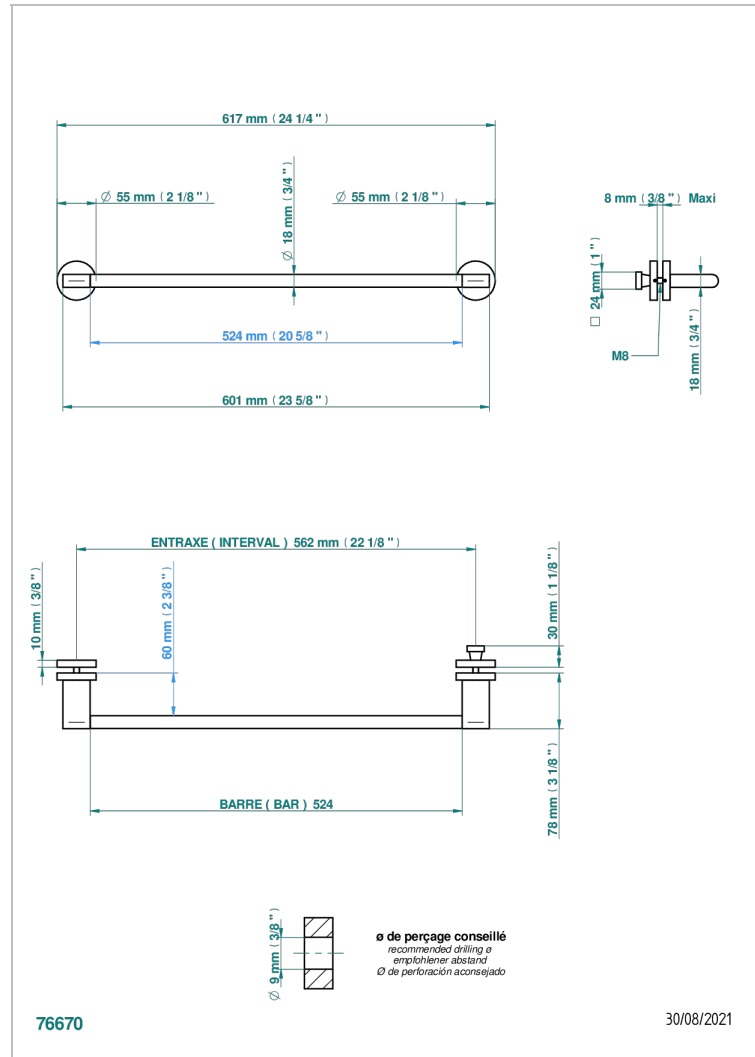

# ICON-X CARBON GOLD MIT HEBEL

U7T-514V2

THG<sup>®</sup>  
PARIS

Towel rail with one rail for glass door with knob on side and escutcheon the other side

## EIGENSCHAFTEN

- Icon-x carbon gold mit hebel
- Towel rail with one rail for glass door with knob on side and escutcheon the other side