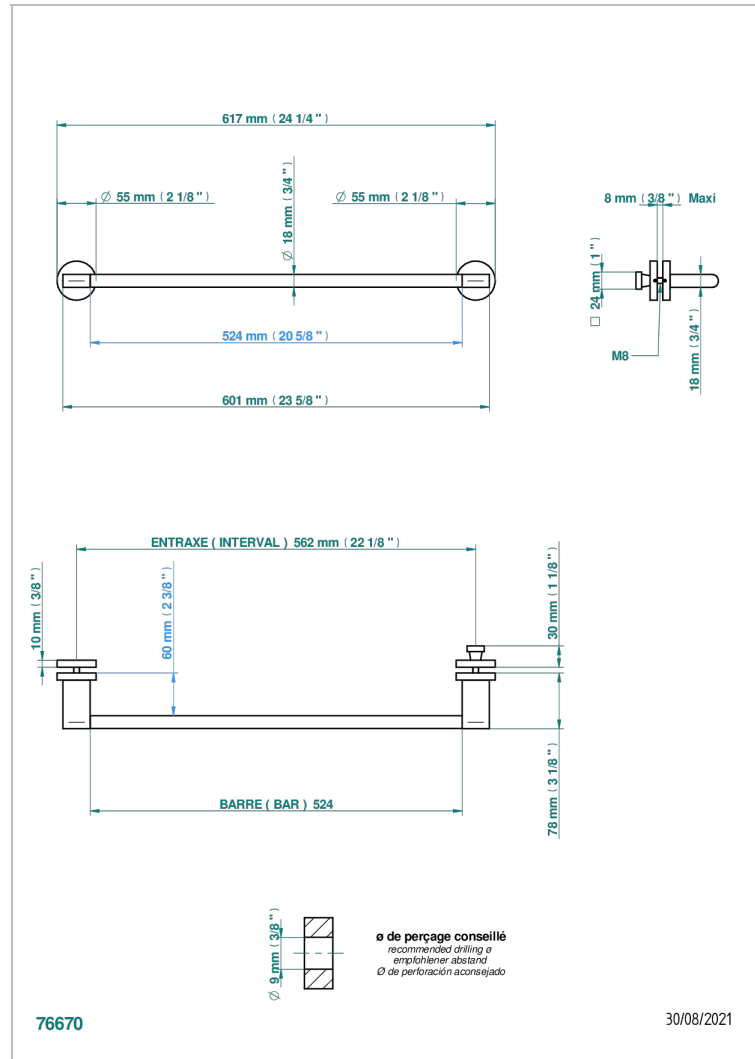

# ICON-X CARBON DORADO

U7S-514V2

THG<sup>®</sup>  
PARIS

Towel rail with one rail for glass door with knob on side and escutcheon the other side

## CARACTERÍSTICAS

- Icon-x carbon dorado
- Towel rail with one rail for glass door with knob on side and escutcheon the other side