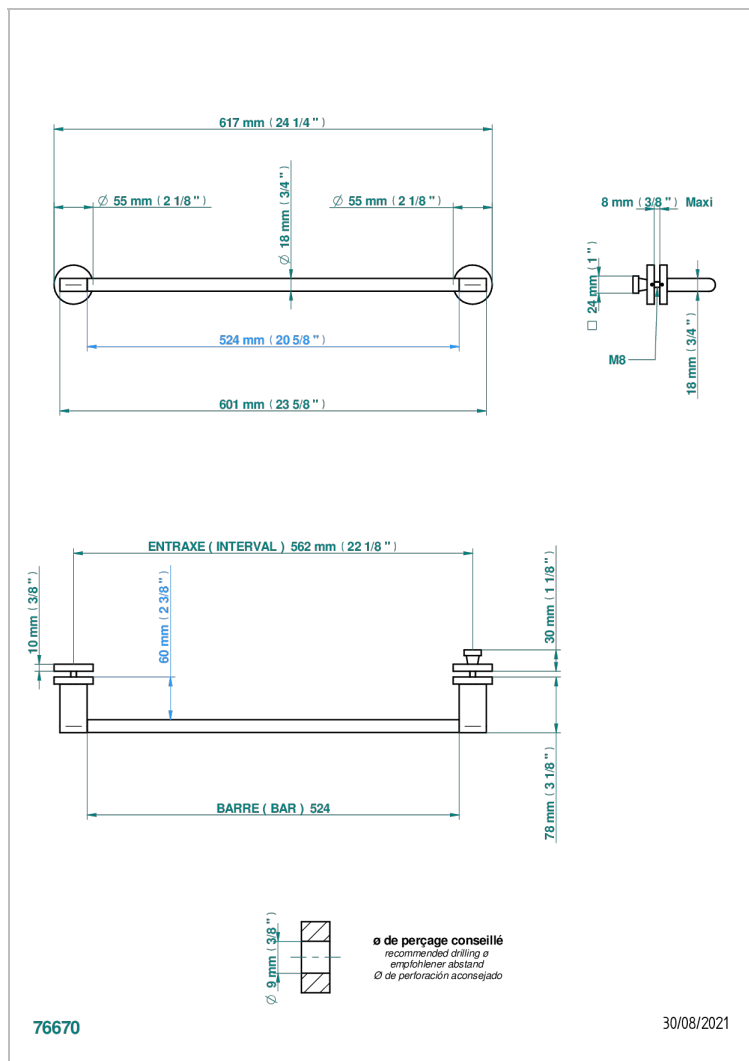

# ICON-X CARBON GOLD

U7S-514V2

THG<sup>®</sup>  
PARIS

Towel rail with one rail for glass door with knob on side and escutcheon the other side

## CHARACTERISTIC

- Icon-x carbon gold
- Towel rail with one rail for glass door with knob on side and escutcheon the other side