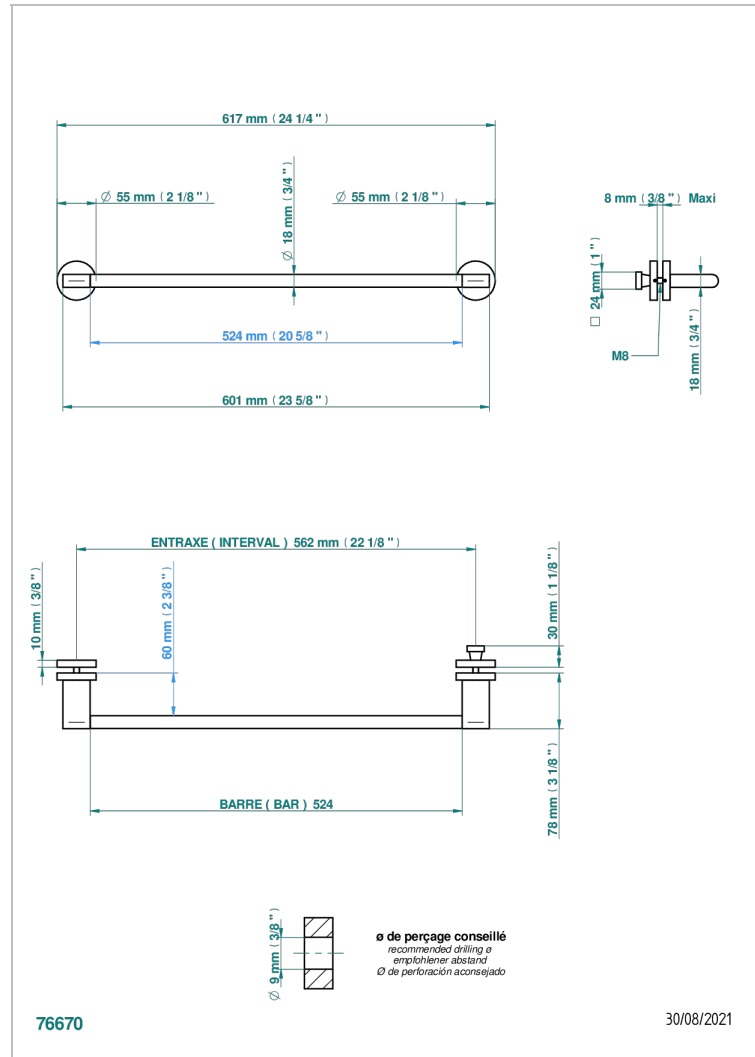

# ICON-X CARBON GOLD

U7S-514V2

THG<sup>®</sup>  
PARIS

Towel rail with one rail for glass door with knob on side and escutcheon the other side

## EIGENSCHAFTEN

- Icon-x carbon gold
- Towel rail with one rail for glass door with knob on side and escutcheon the other side