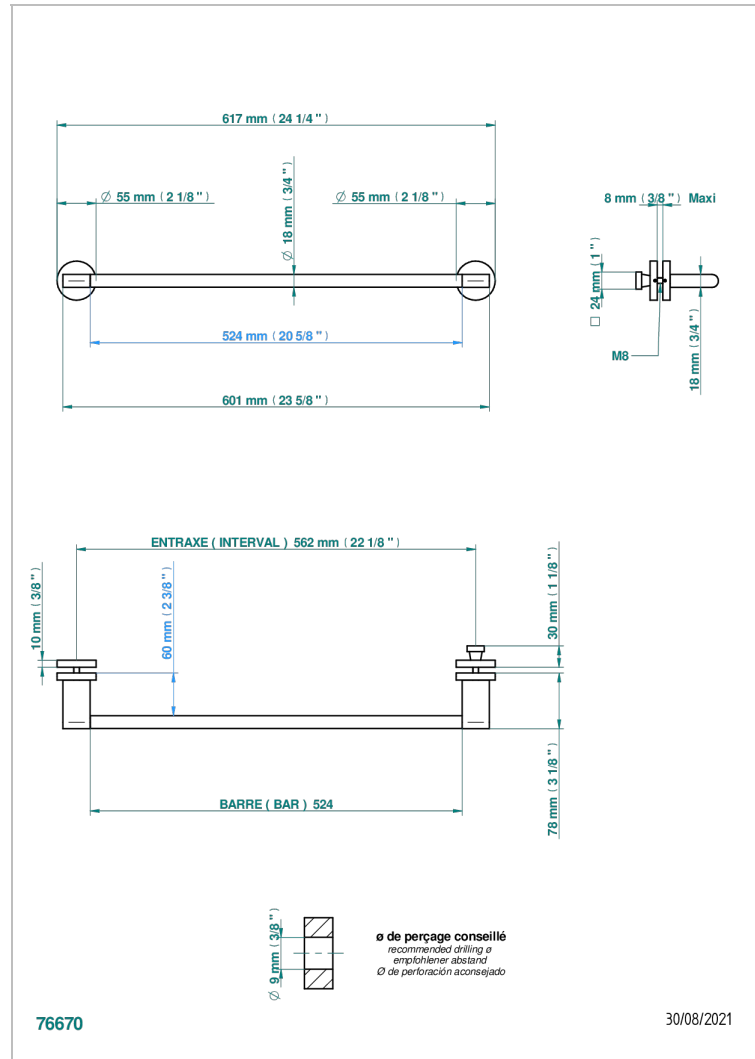

ICON-X CARBON DORADO

U7S-514V2

THG[®]
PARIS

Towel rail with one rail for glass door with knob on side and escutcheon the other side

CARACTERÍSTICAS

- Icon-x carbon dorado
- Towel rail with one rail for glass door with knob on side and escutcheon the other side