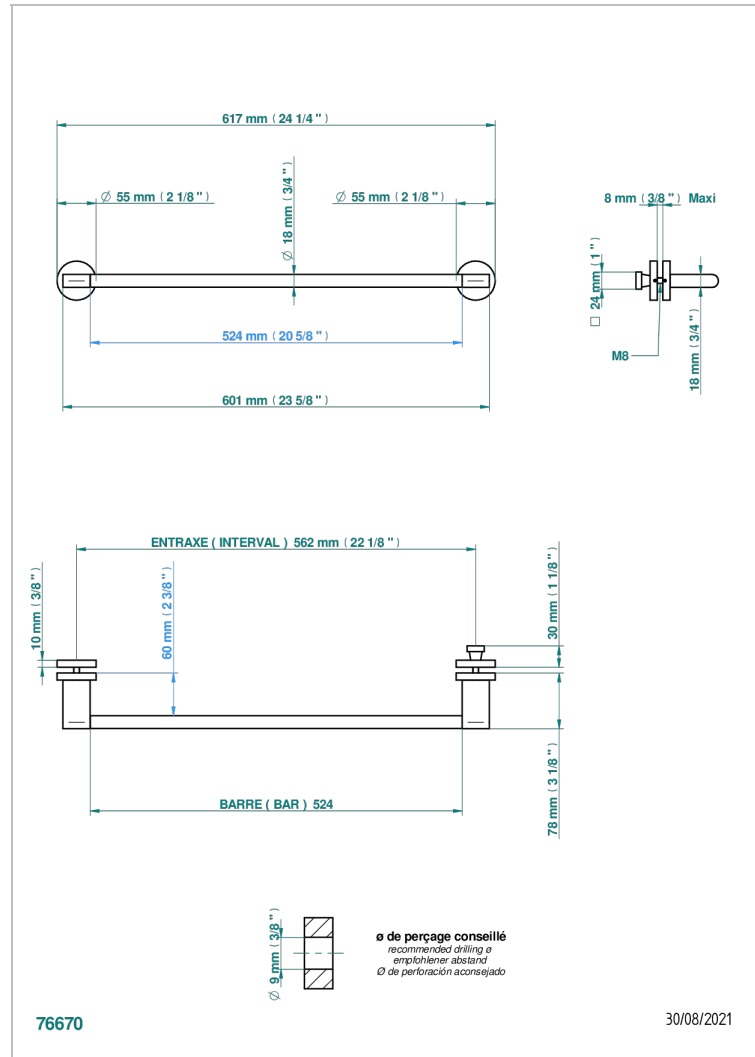

ICON-X CARBON GOLD

U7S-514V2

THG[®]
PARIS

Towel rail with one rail for glass door with knob on side and escutcheon the other side

EIGENSCHAFTEN

- Icon-x carbon gold
- Towel rail with one rail for glass door with knob on side and escutcheon the other side

VERFÜGBARE OBERFLÄCHEN

Altnickel - H28
Blassgold - F30
Blassgold matt unlackiert - F31
Chrom - A02
Chrom matt - C02
Gold - F01

Gold matt - F07
Mattschwarz keramik - D30
Nickel matt - C01
Pvd blush - H62
Pvd blush matt - H60
Pvd bronze braun - F33