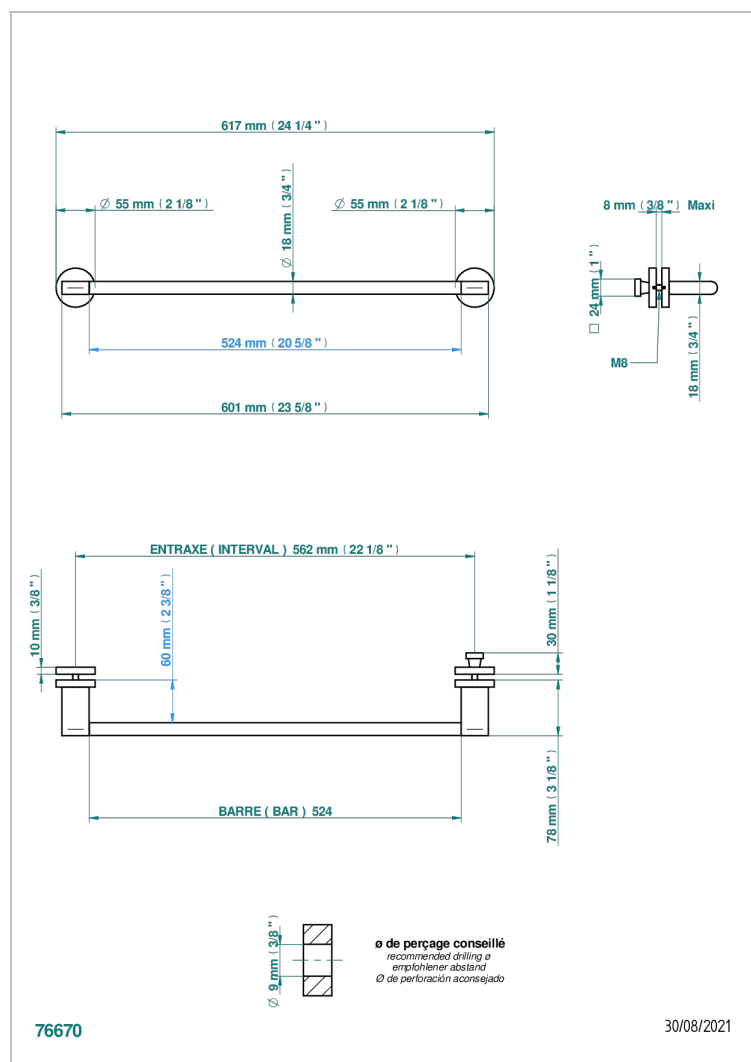

ICON-X - TITANIUM WITH LEVER HANDLES

U7M-514V2

Towel rail with one rail for glass door with knob on side and escutcheon the other side

CHARACTERISTIC

- Icon-x - titanium with lever handles
- Towel rail with one rail for glass door with knob on side and escutcheon the other side