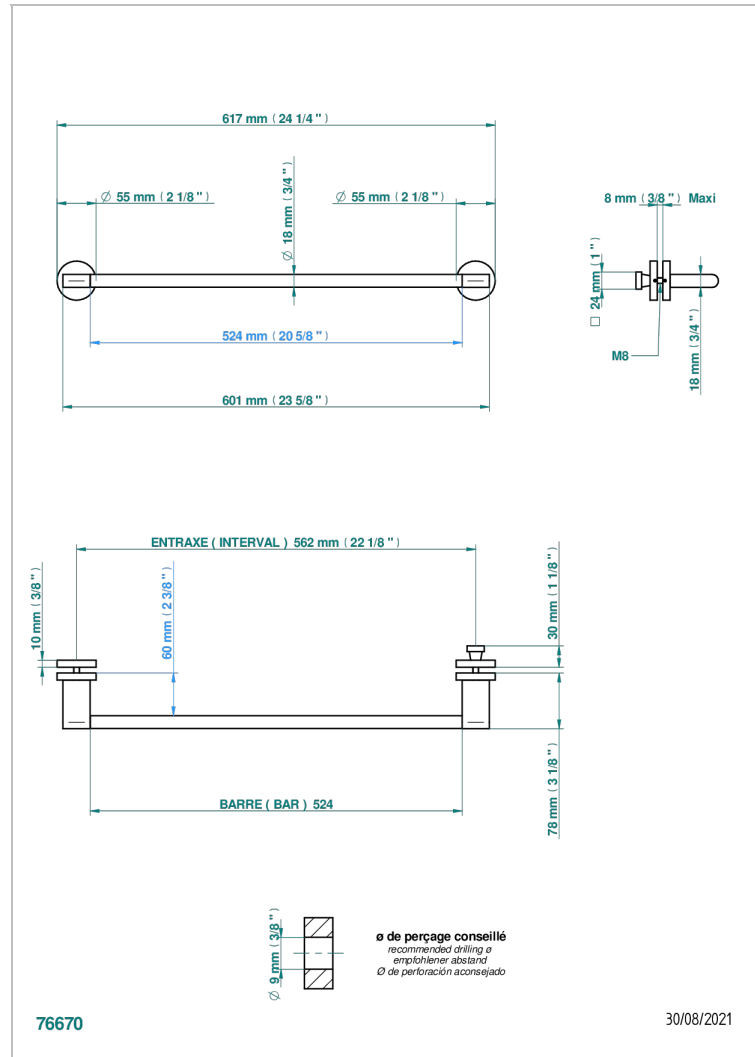

ICON-X TITANIO CON MANETAS

U7M-514V2

THG[®]
PARIS

Towel rail with one rail for glass door with knob on side and escutcheon the other side

CARACTERÍSTICAS

- Icon-x titanio con manetas
- Towel rail with one rail for glass door with knob on side and escutcheon the other side