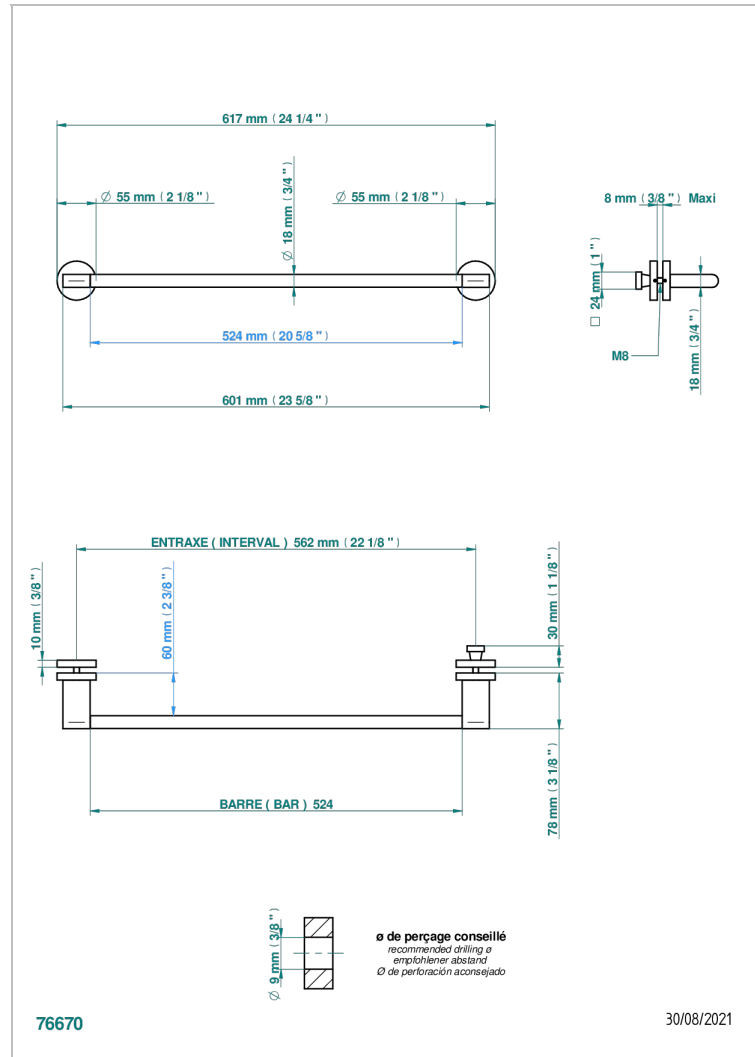

ICON-X TITANIUM WITH LEVER

U7M-514V2

Towel rail with one rail for glass door with knob on side and escutcheon the other side

CHARACTERISTIC

- Icon-x titanium with lever
- Towel rail with one rail for glass door with knob on side and escutcheon the other side