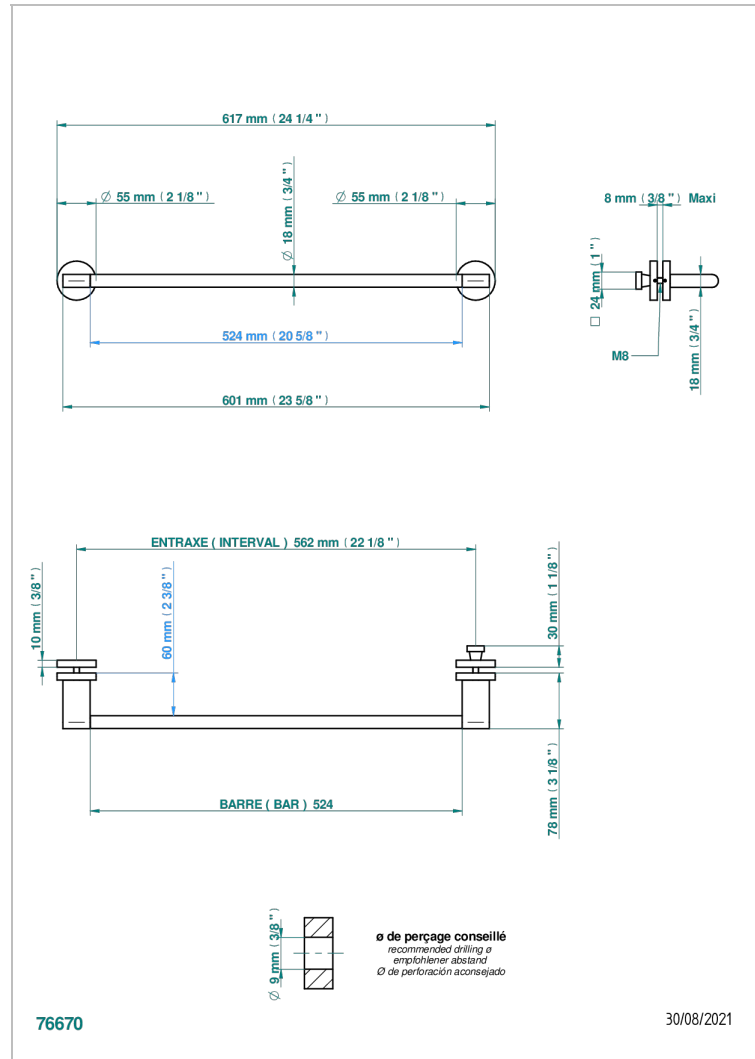

ICON-X TITANIO CON MANETAS

U7M-514V2

THG[®]
PARIS

Towel rail with one rail for glass door with knob on side and escutcheon the other side

CARACTERÍSTICAS

- Icon-x titanio con manetas
- Towel rail with one rail for glass door with knob on side and escutcheon the other side