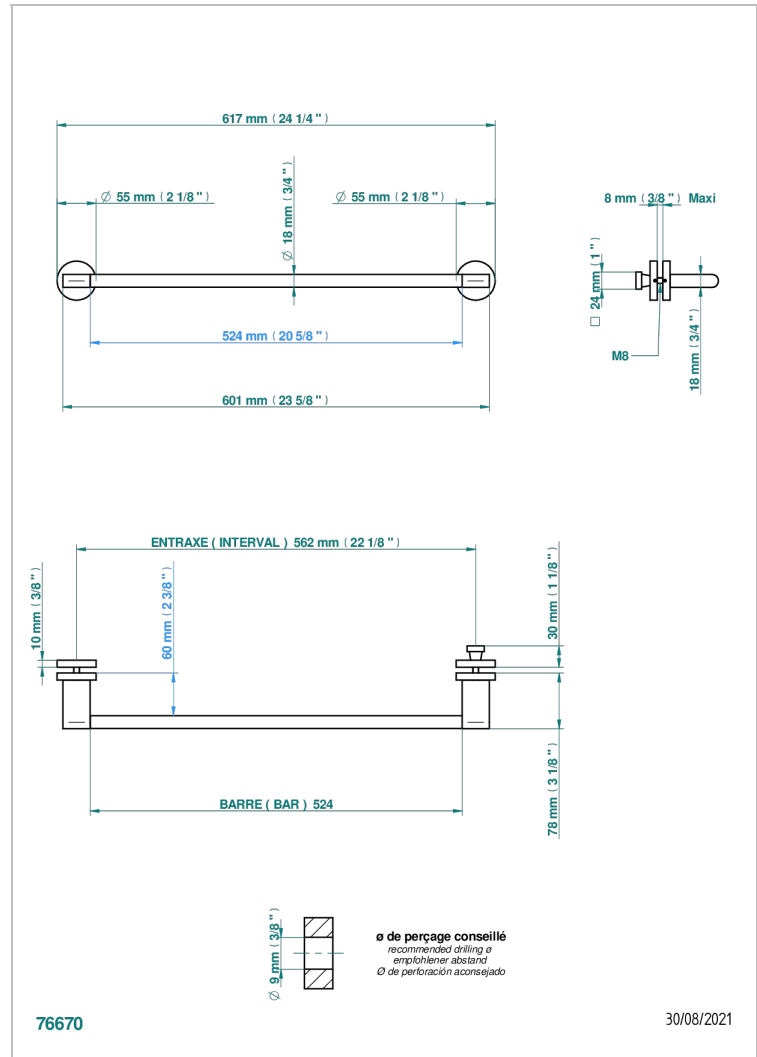

ICON-X TITANIO

U7L-514V2

THG[®]
PARIS

Towel rail with one rail for glass door with knob on side and escutcheon the other side

CARACTERÍSTICAS

- Icon-x titanio
- Towel rail with one rail for glass door with knob on side and escutcheon the other side