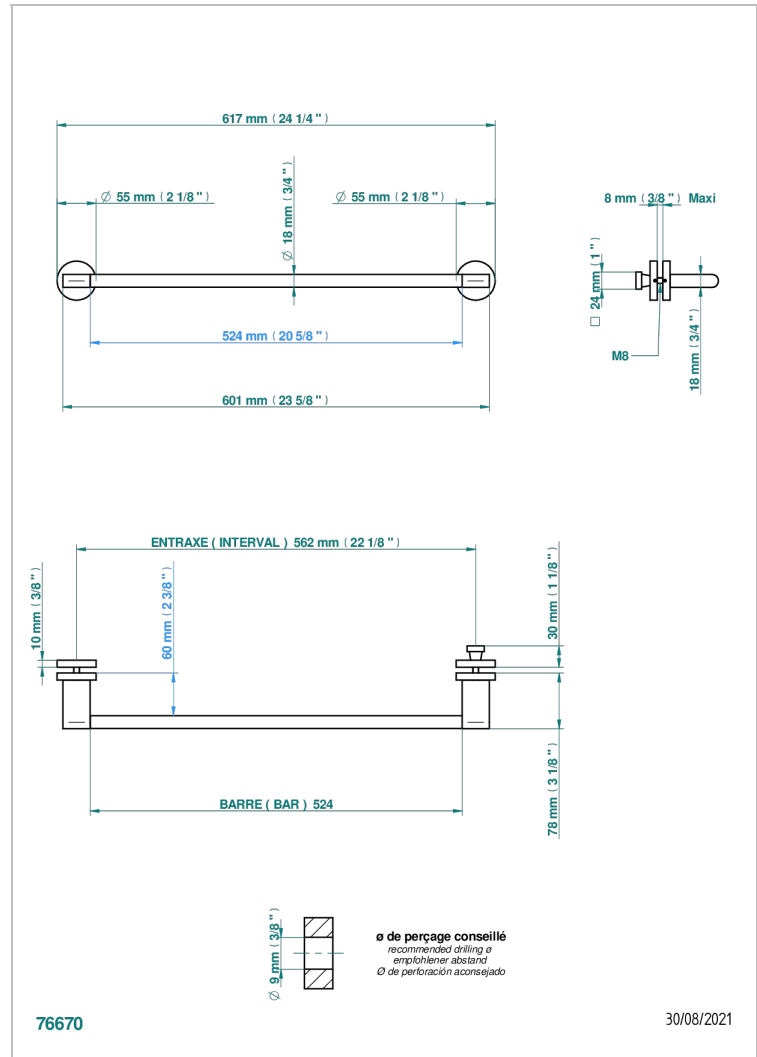

# ICON-X TITANIUM

U7L-514V2

THG<sup>®</sup>  
PARIS

Towel rail with one rail for glass door with knob on side and escutcheon the other side

## CHARACTERISTIC

- Icon-x titanium
- Towel rail with one rail for glass door with knob on side and escutcheon the other side