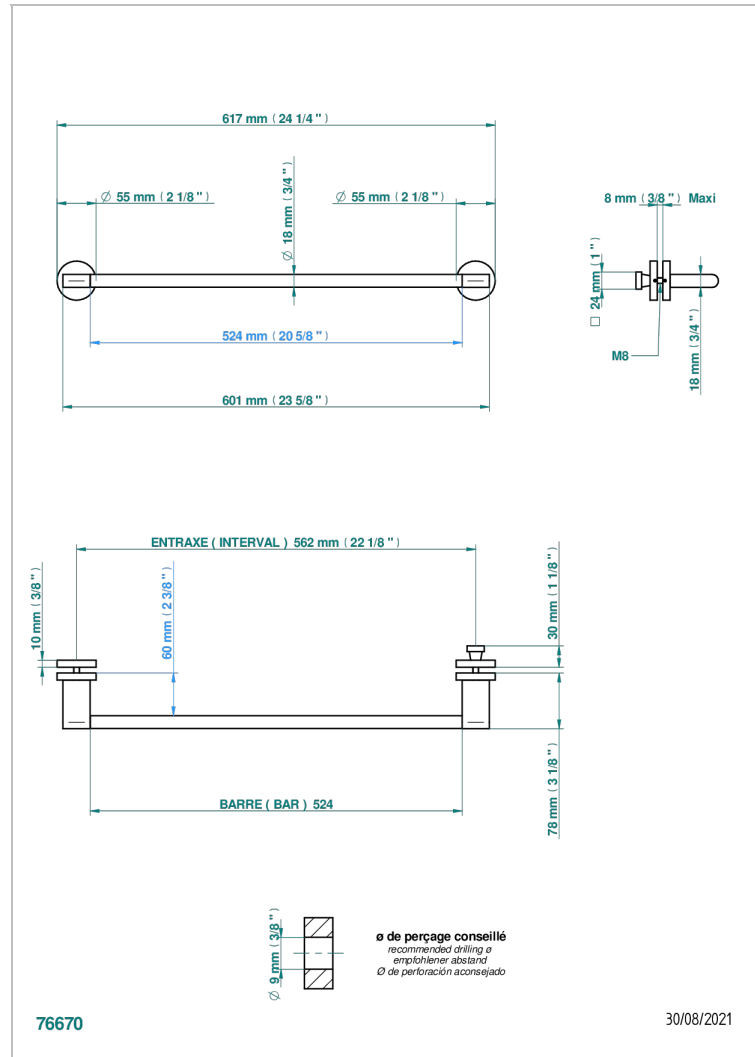

ICON-X TITANIO

U7L-514V2

THG[®]
PARIS

Towel rail with one rail for glass door with knob on side and escutcheon the other side

CARACTERÍSTICAS

- Icon-x titanio
- Towel rail with one rail for glass door with knob on side and escutcheon the other side