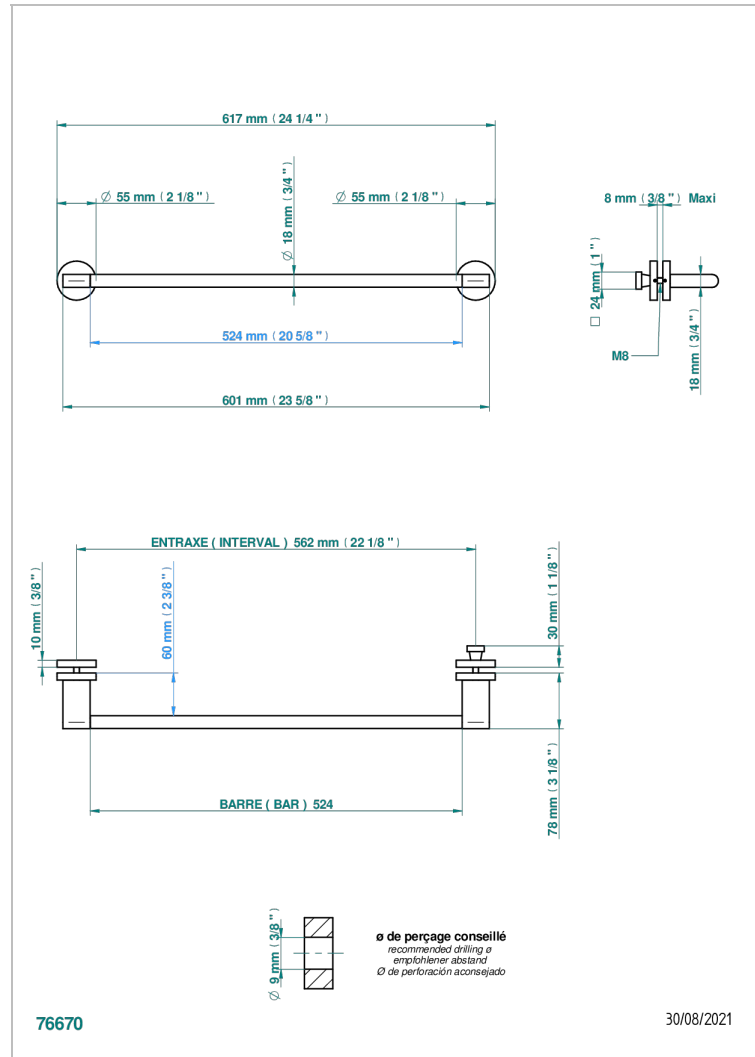

ICON-X TITANIUM

U7L-514V2

THG[®]
PARIS

Towel rail with one rail for glass door with knob on side and escutcheon the other side

CHARACTERISTIC

- Icon-x titanium
- Towel rail with one rail for glass door with knob on side and escutcheon the other side