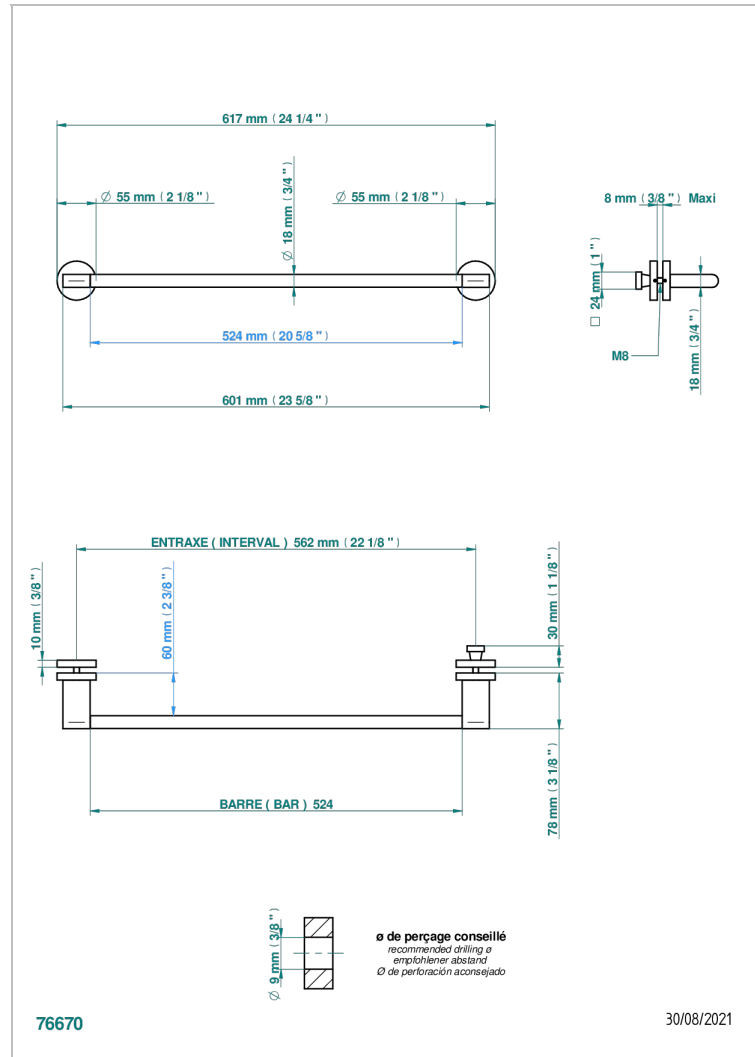

ICON-X TITAN

U7L-514V2

THG[®]
PARIS

Towel rail with one rail for glass door with knob on side and escutcheon the other side

EIGENSCHAFTEN

- Icon-x titan
- Towel rail with one rail for glass door with knob on side and escutcheon the other side

VERFÜGBARE OBERFLÄCHEN

Altnickel - H28
Blassgold - F30
Blassgold matt unlackiert - F31
Chrom - A02
Chrom matt - C02
Gold - F01

Gold matt - F07
Mattschwarz keramik - D30
Nickel matt - C01
Pvd blush - H62
Pvd blush matt - H60
Pvd bronze braun - F33