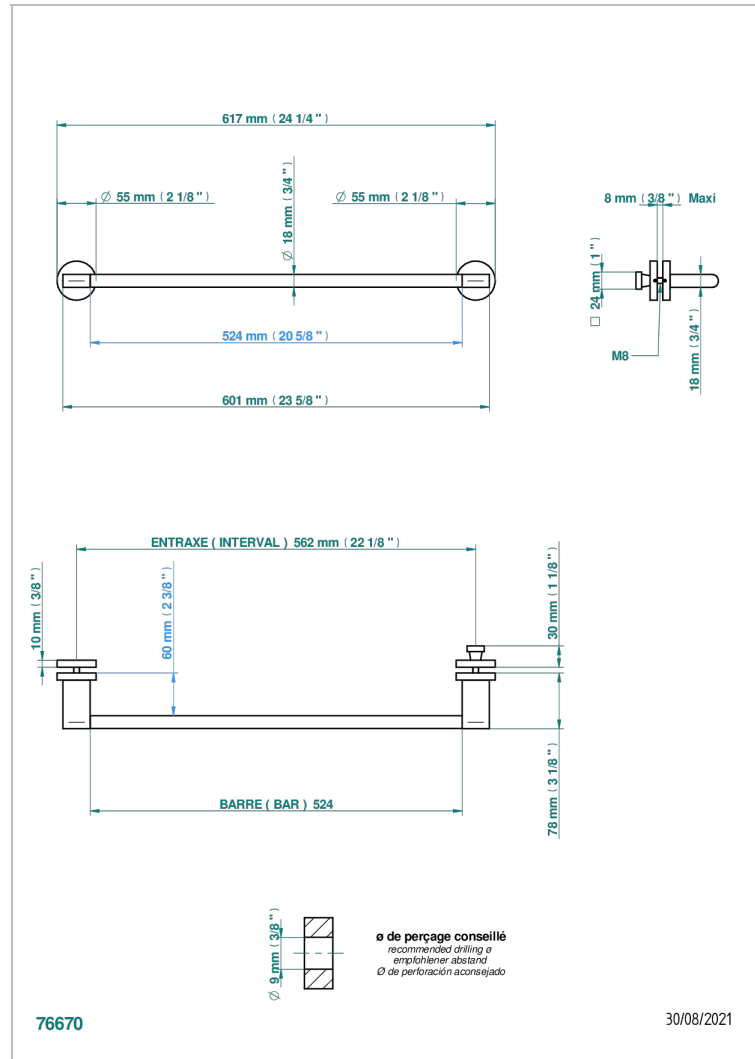

ICON-X TITANIUM

U7L-514V2

THG[®]
PARIS

Towel rail with one rail for glass door with knob on side and escutcheon the other side

CHARACTERISTIC

- Icon-x titanium
- Towel rail with one rail for glass door with knob on side and escutcheon the other side