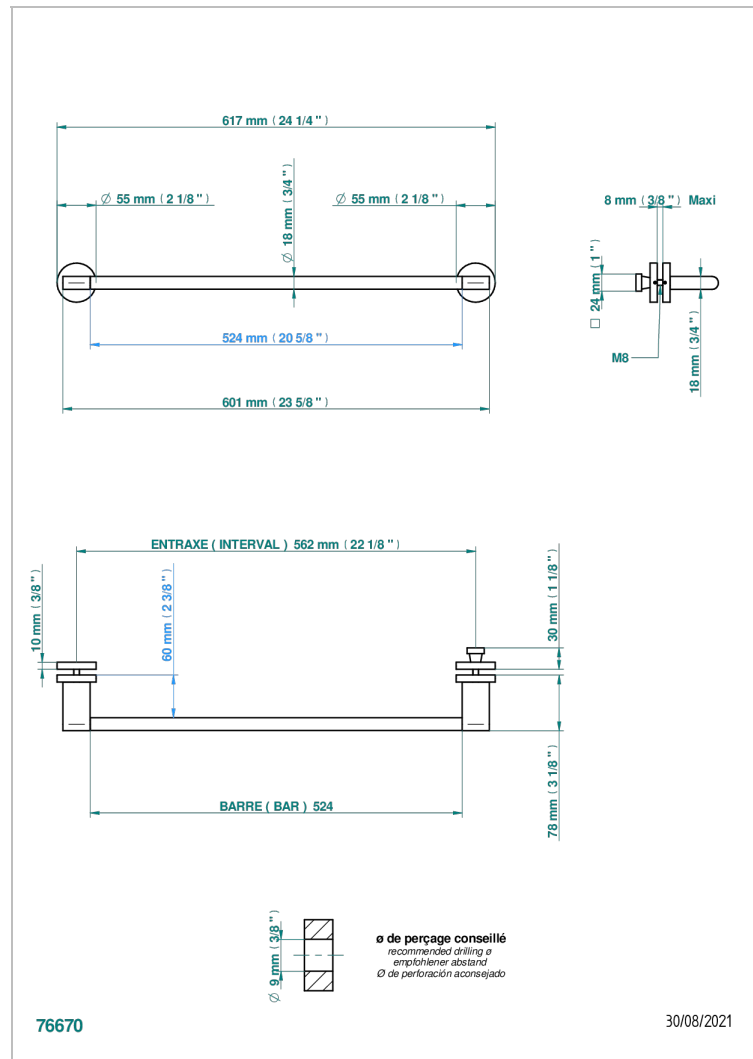

# ICON-X TITAN

U7L-514V2

THG<sup>®</sup>  
PARIS

Towel rail with one rail for glass door with knob on side and escutcheon the other side

## EIGENSCHAFTEN

- Icon-x titan
- Towel rail with one rail for glass door with knob on side and escutcheon the other side