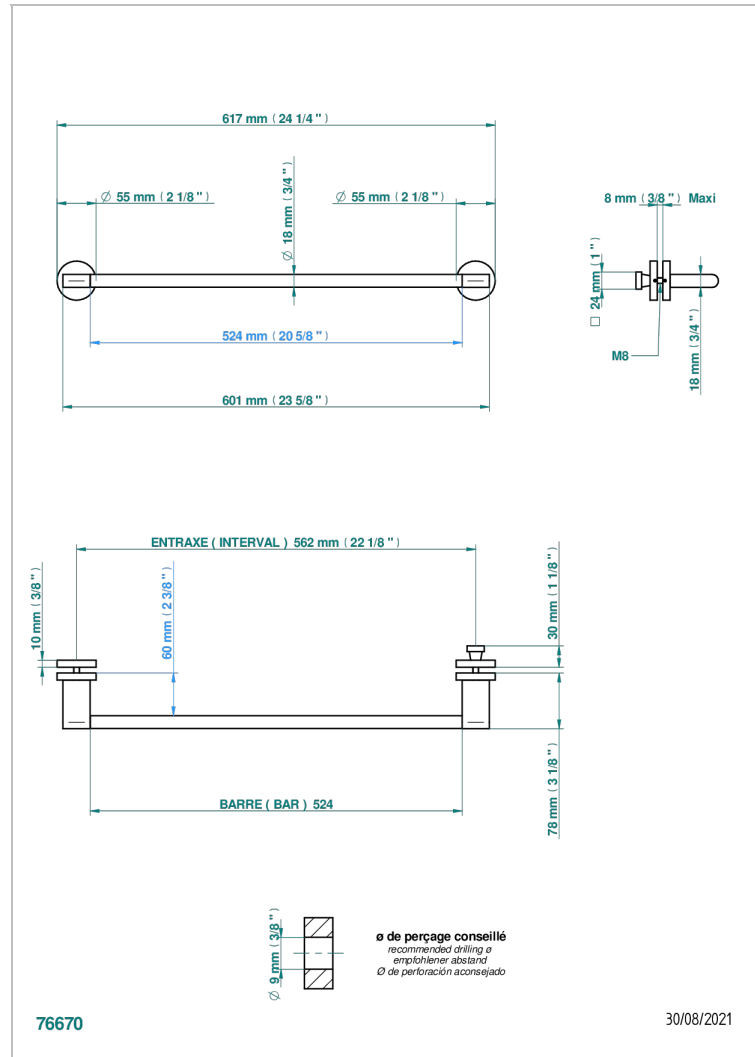

# ICON-X INCRUSTACION METALICA CON MANETAS

U7K-514V2

THG<sup>®</sup>  
PARIS

Towel rail with one rail for glass door with knob on side and escutcheon the other side

## CARACTERÍSTICAS

- Icon-x incrustación metálica con manetas
- Towel rail with one rail for glass door with knob on side and escutcheon the other side