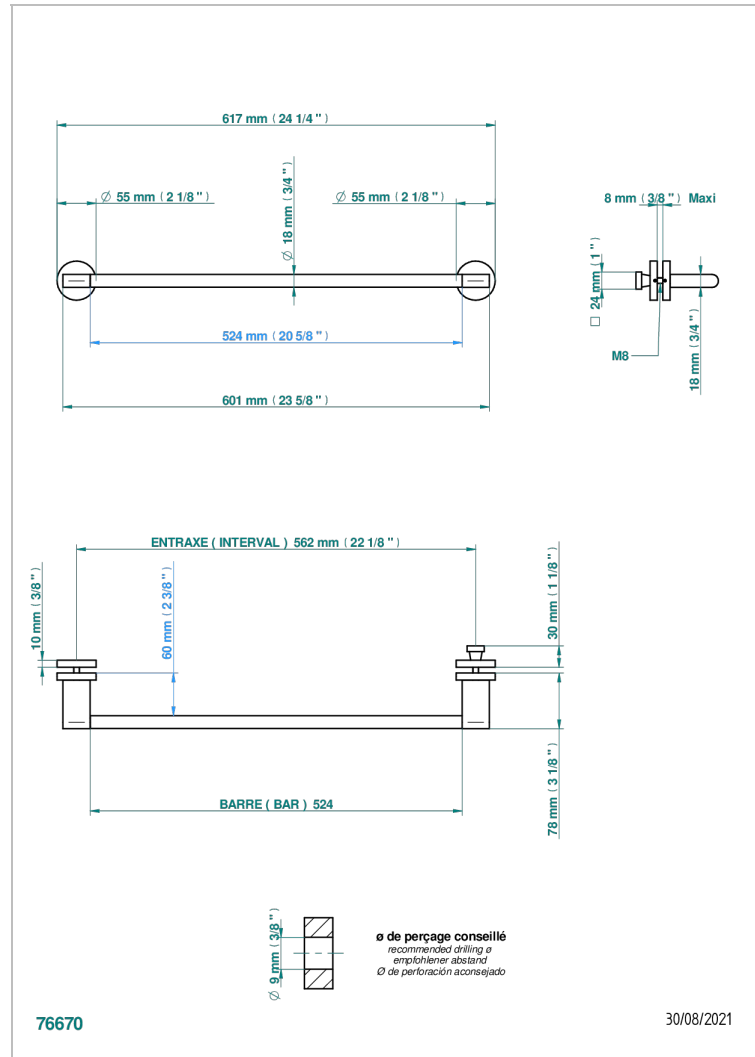

ICON-X METAL INLAYS WITH LEVER

U7K-514V2

Towel rail with one rail for glass door with knob on side and escutcheon the other side

CHARACTERISTIC

- Icon-x metal inlays with lever
- Towel rail with one rail for glass door with knob on side and escutcheon the other side