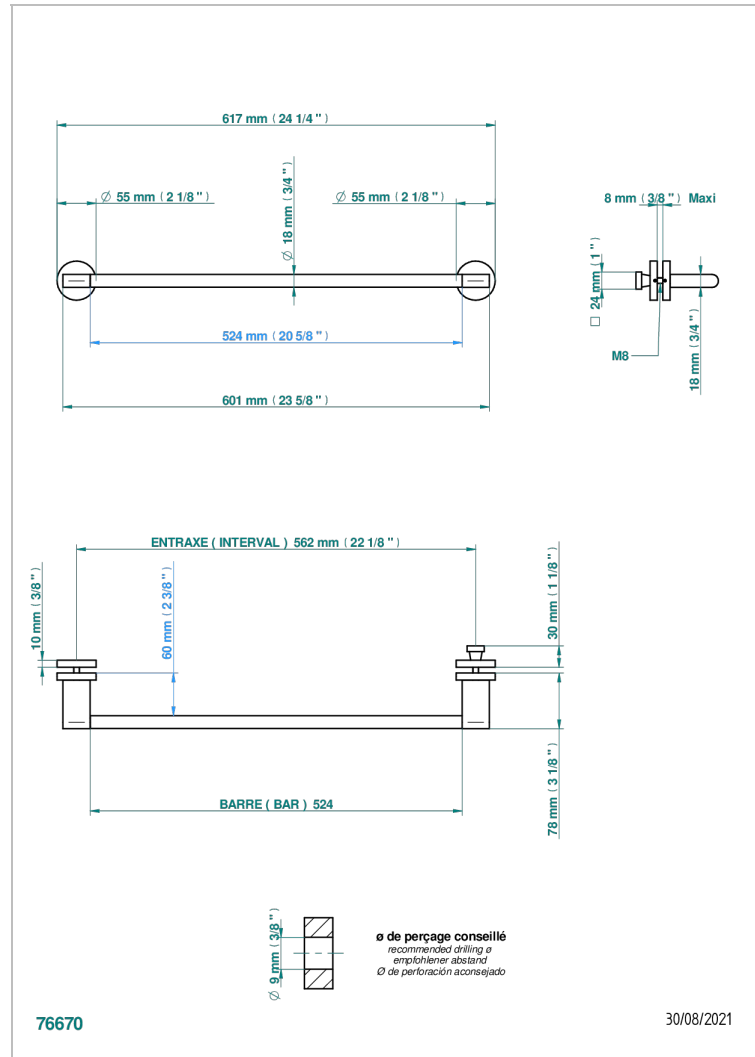

ICON-X METALLEINLAGE MIT HEBEL

U7K-514V2

THG[®]
PARIS

Towel rail with one rail for glass door with knob on side and escutcheon the other side

EIGENSCHAFTEN

- Icon-x metalleinlage mit hebel
- Towel rail with one rail for glass door with knob on side and escutcheon the other side