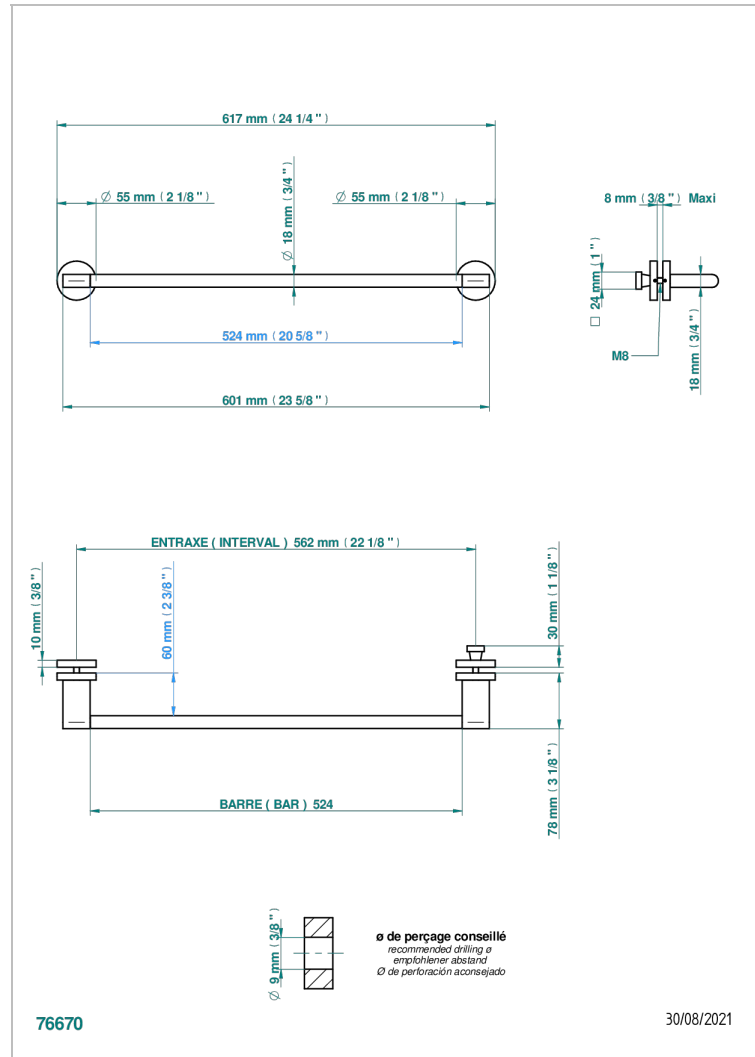

ICON-X INCRUSTACION METALICA CON MANETAS

U7K-514V2

THG[®]
PARIS

Towel rail with one rail for glass door with knob on side and escutcheon the other side

CARACTERÍSTICAS

- Icon-x incrustación metálica con manetas
- Towel rail with one rail for glass door with knob on side and escutcheon the other side