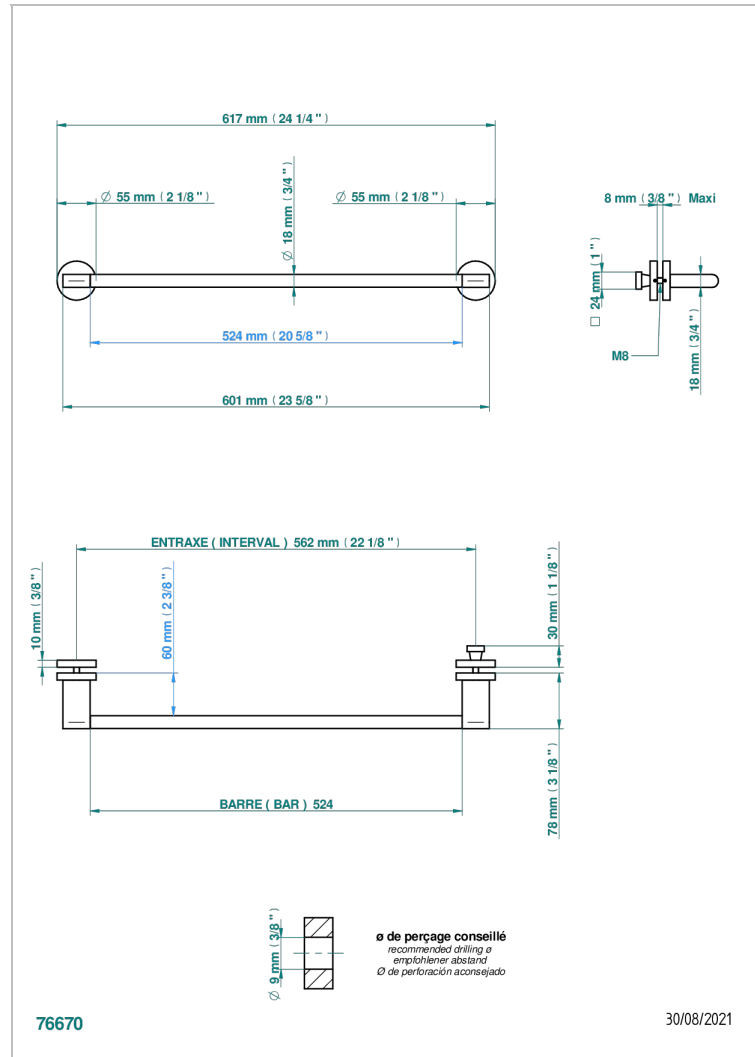

# ICON-X METAL INLAYS WITH LEVER

U7K-514V2

Towel rail with one rail for glass door with knob on side and escutcheon the other side

## CHARACTERISTIC

- Icon-x metal inlays with lever
- Towel rail with one rail for glass door with knob on side and escutcheon the other side