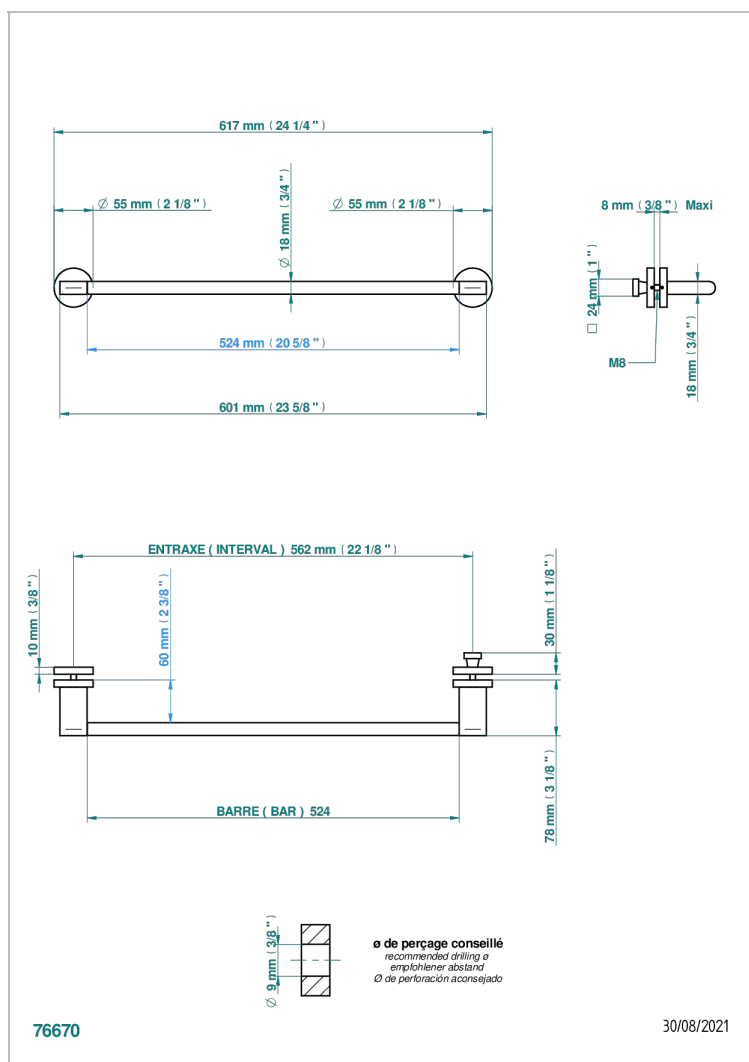

# ICON-X METALLEINLAGE MIT HEBEL

U7K-514V2

Towel rail with one rail for glass door with knob on side and escutcheon the other side

## EIGENSCHAFTEN

- Icon-x metalleinlage mit hebel
- Towel rail with one rail for glass door with knob on side and escutcheon the other side