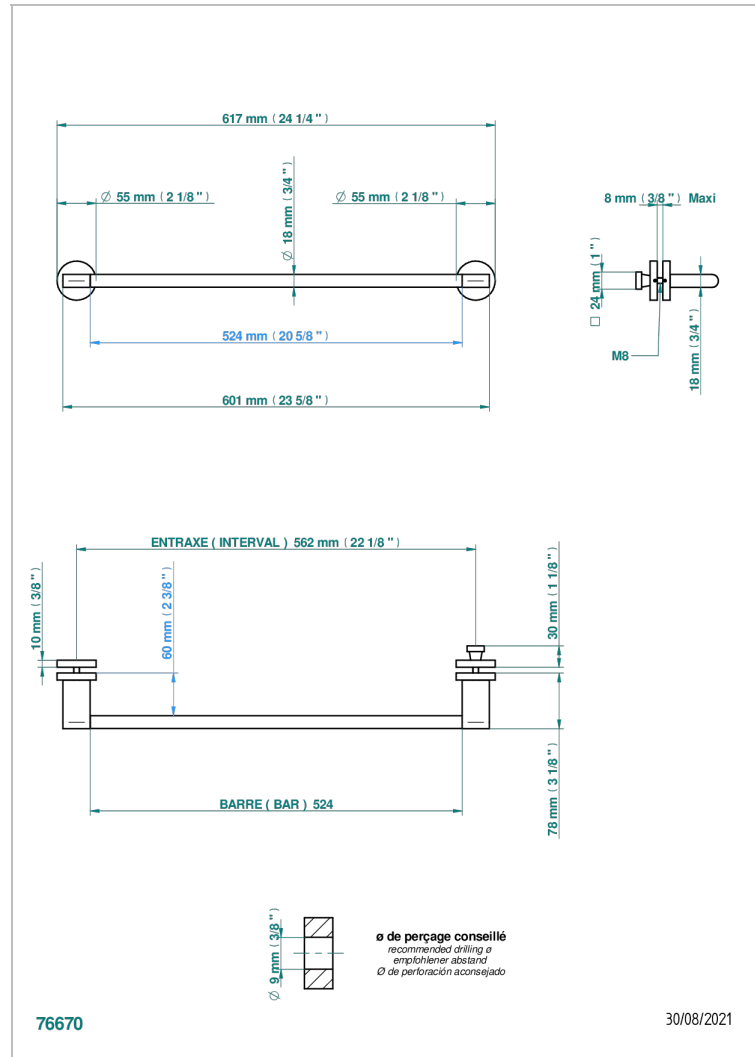

ICON-X INCRUSTACION METALICA

U7J-514V2

THG[®]
PARIS

Towel rail with one rail for glass door with knob on side and escutcheon the other side

CARACTERÍSTICAS

- Icon-x incrustación metálica
- Towel rail with one rail for glass door with knob on side and escutcheon the other side