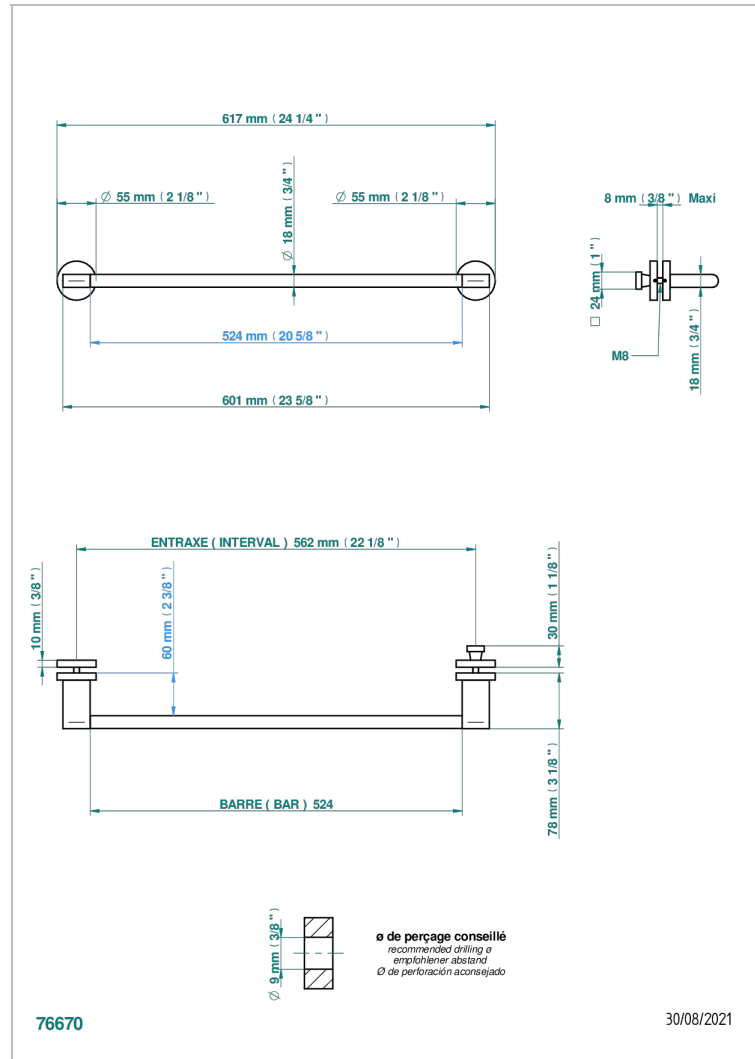

ICON-X INCRUSTACION METALICA

U7J-514V2

THG[®]
PARIS

Towel rail with one rail for glass door with knob on side and escutcheon the other side

CARACTERÍSTICAS

- Icon-x incrustación metálica
- Towel rail with one rail for glass door with knob on side and escutcheon the other side