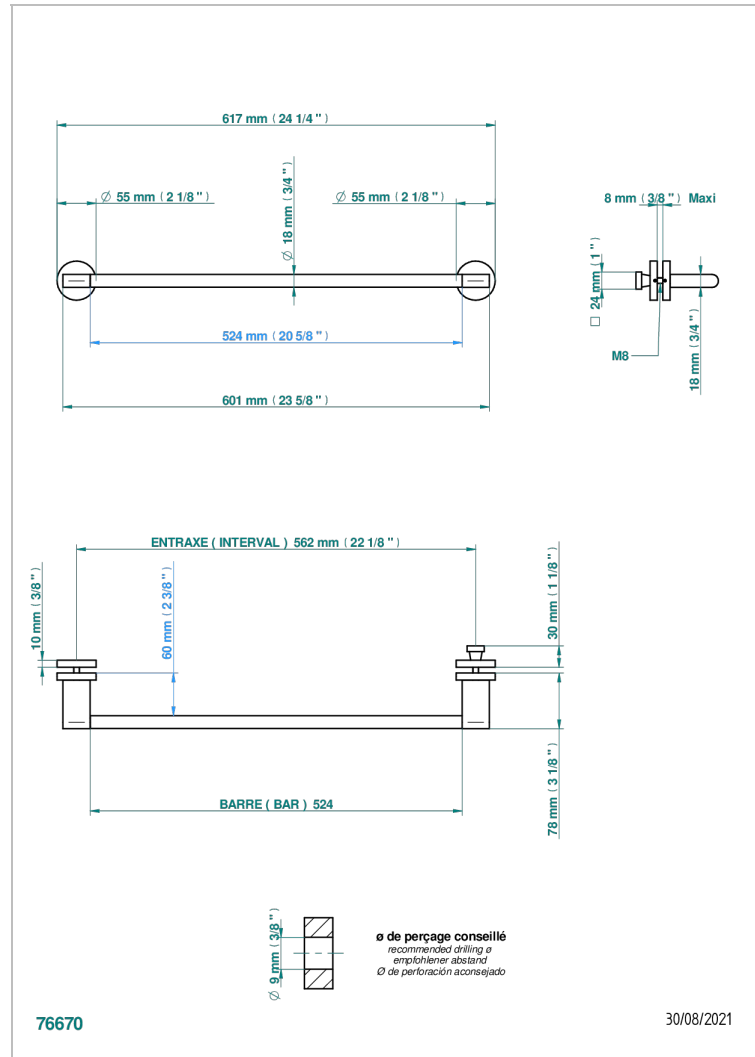

# ICON-X METAL INLAYS

U7J-514V2

Towel rail with one rail for glass door with knob on side and escutcheon the other side

## CHARACTERISTIC

- Icon-x metal inlays
- Towel rail with one rail for glass door with knob on side and escutcheon the other side