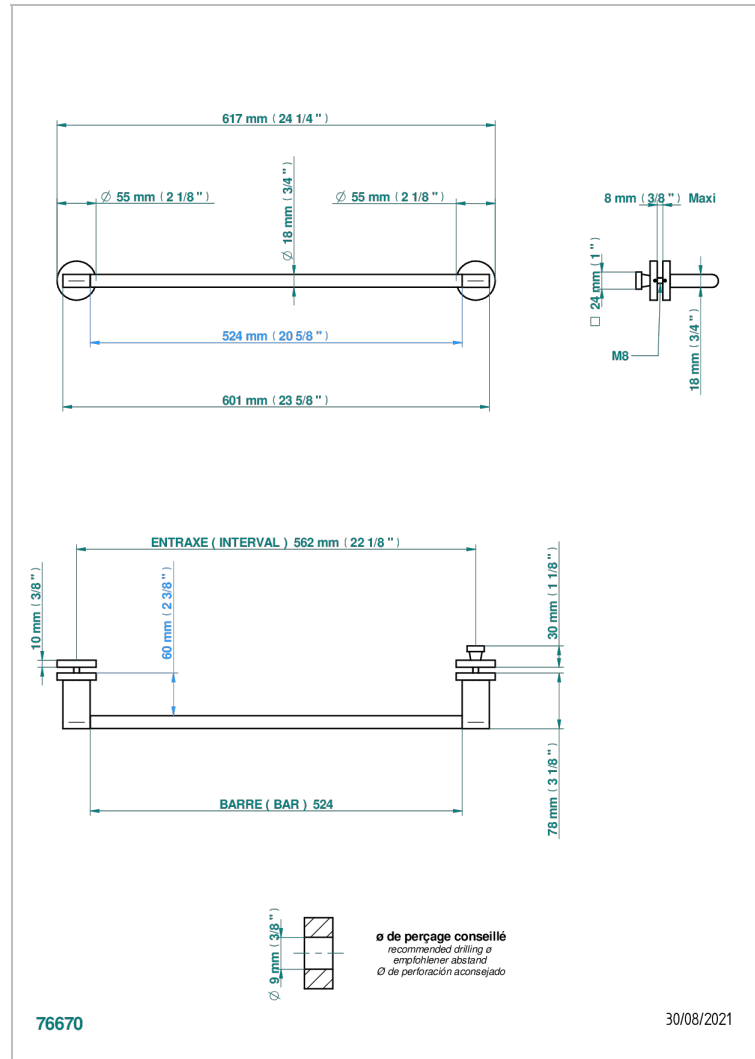

ICON-X METALLEINLAGE

U7J-514V2

THG[®]
PARIS

Towel rail with one rail for glass door with knob on side and escutcheon the other side

EIGENSCHAFTEN

- Icon-x metalleinlage
- Towel rail with one rail for glass door with knob on side and escutcheon the other side