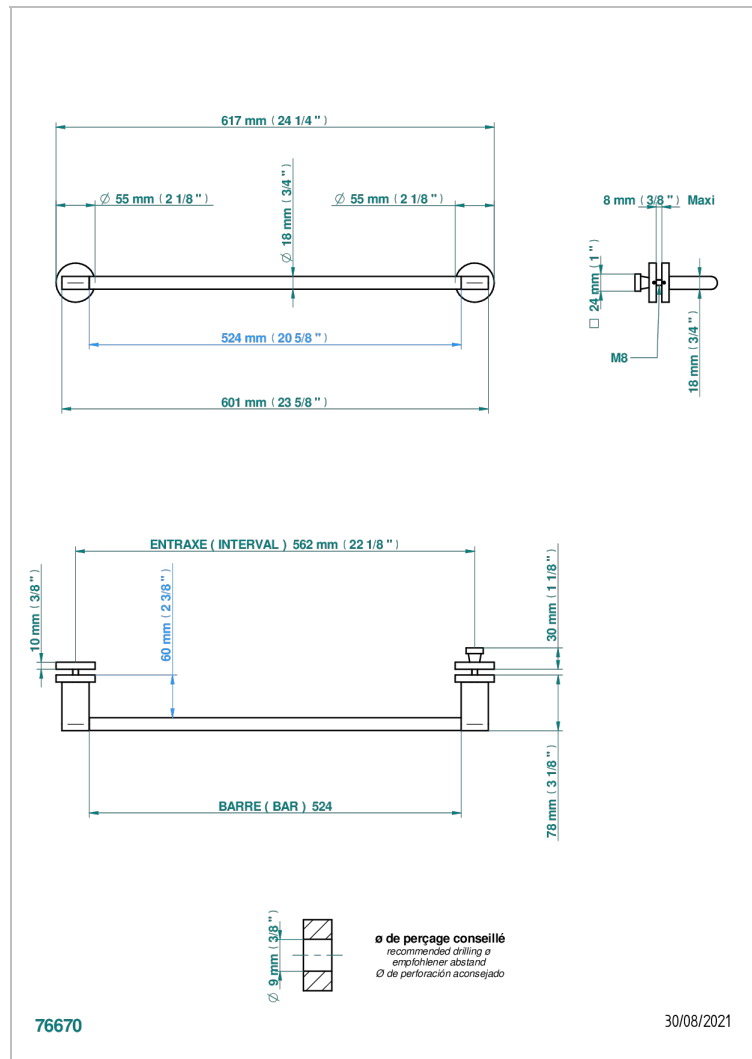

ICON-X INCRUSTACION METALICA

U7J-514V2

THG[®]
PARIS

Towel rail with one rail for glass door with knob on side and escutcheon the other side

CARACTERÍSTICAS

- Icon-x incrustación metálica
- Towel rail with one rail for glass door with knob on side and escutcheon the other side