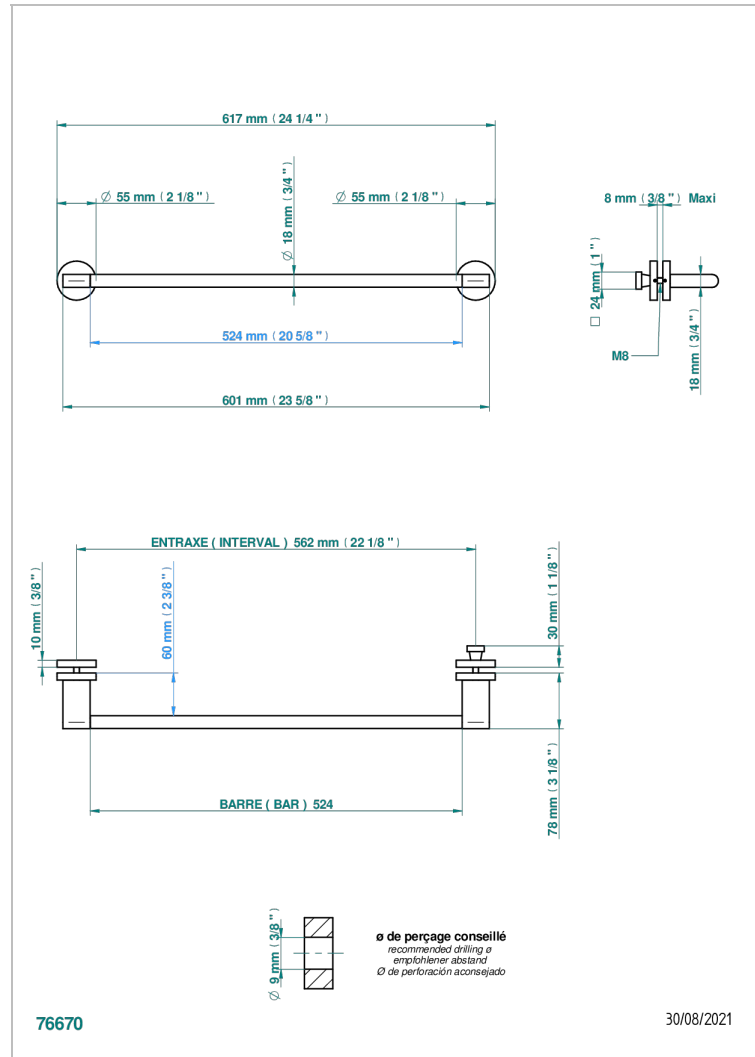

ICON-X METAL INLAYS

U7J-514V2

Towel rail with one rail for glass door with knob on side and escutcheon the other side

CHARACTERISTIC

- Icon-x metal inlays
- Towel rail with one rail for glass door with knob on side and escutcheon the other side